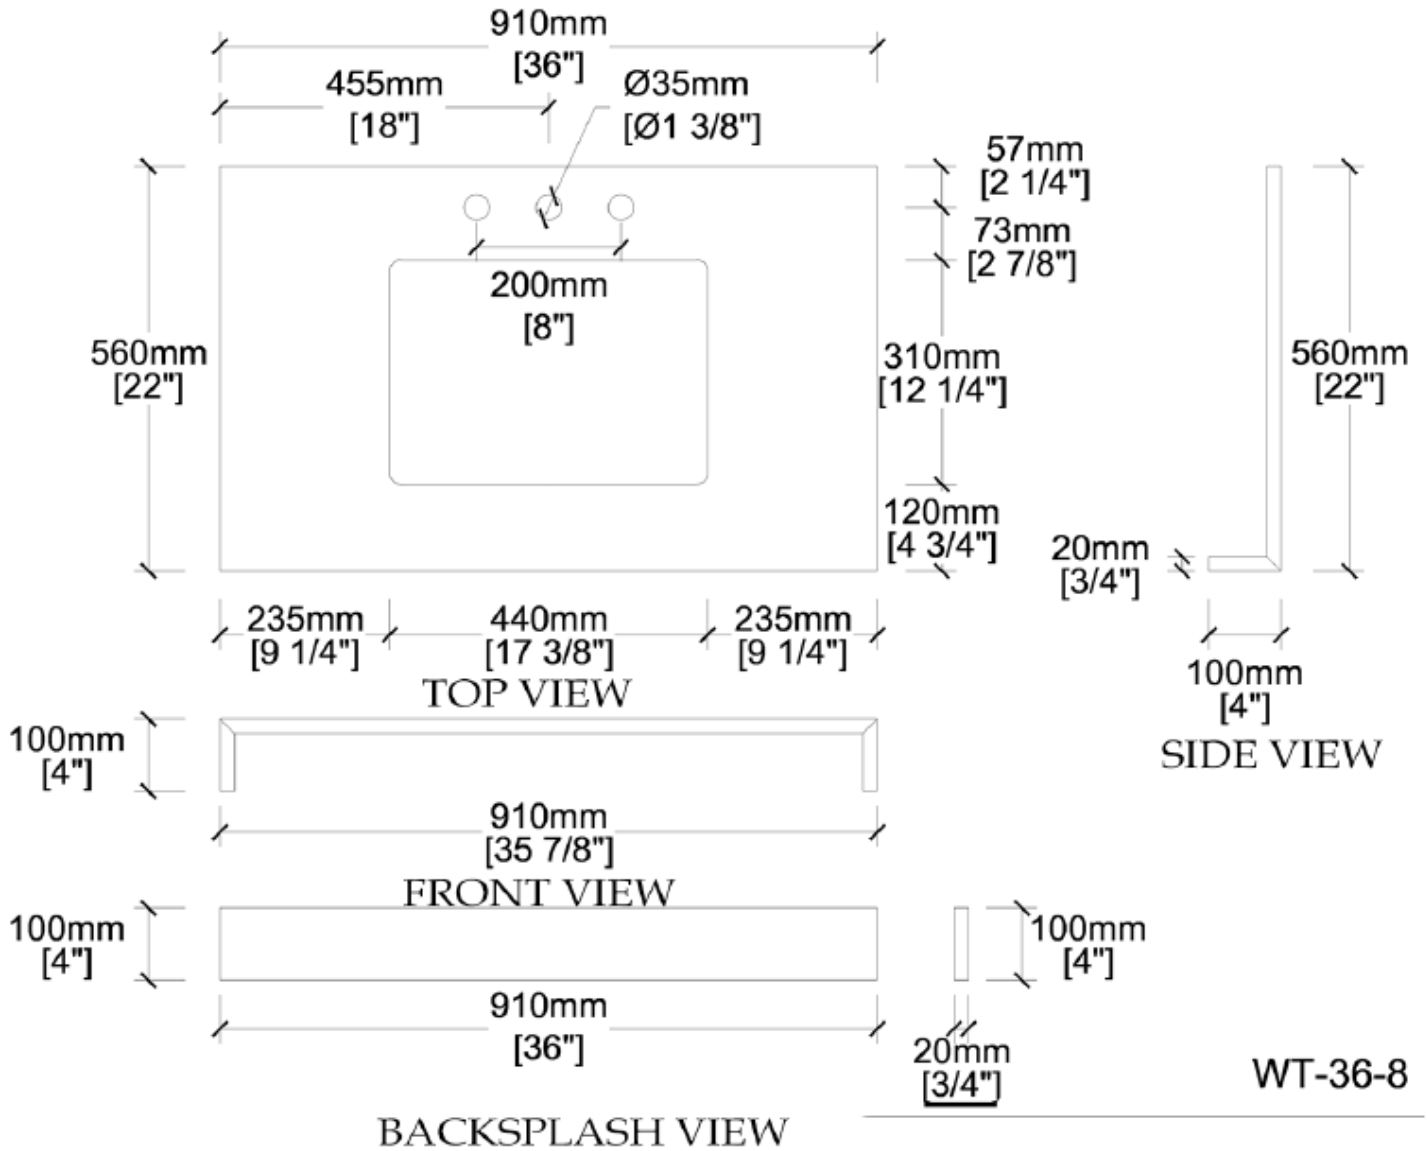

MAIDSTONE

www.MaidstoneSupply.com

36 Inch Vanity Top with Rectangle Sink

Part No: VANITYTOP36-S

Contact Maidstone for additional information and specifications. For complete warranty information and a list of dealers visit www.MaidstoneSupply.com. All products and specifications are subject to change without notice. Maidstone is not responsible for typographical and/or dimensional errors. Typographical errors are subject to correction.

Note: Rough-in dimensions may vary +/- 1/2" and are subject to change. No responsibility is assumed by Maidstone.

MAIDSTONE

www.MaidstoneSupply.com

36 Inch Fluted Vanity Base

Part No: VALMONT36

FRONT VIEW

SIDE VIEW

Note: Rough-in dimensions may vary +/- 1/2" and are subject to change. No responsibility is assumed by Maidstone.