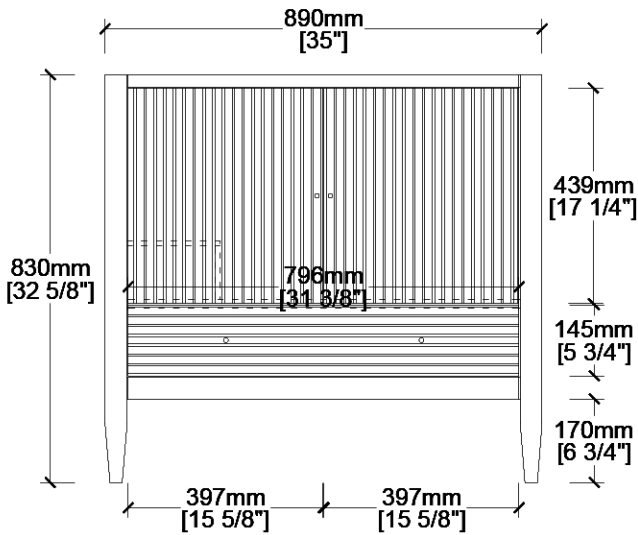

MAIDSTONE

www.MaidstoneSupply.com

36 Inch Vanity Top with Rectangle Sink

Part No: VANITYTOP36-S

Contact Maidstone for additional information and specifications. For complete warranty information and a list of dealers visit www.MaidstoneSupply.com. All products and specifications are subject to change without notice. Maidstone is not responsible for typographical and/or dimensional errors. Typographical errors are subject to correction.

Note: Rough-in dimensions may vary +/- 1/2" and are subject to change. No responsibility is assumed by Maidstone.

MAIDSTONE

www.MaidstoneSupply.com

36 Inch Fluted Vanity Base

Part No: VALMONT36

FRONT VIEW

SIDE VIEW

Note: Rough-in dimensions may vary +/- 1/2" and are subject to change. No responsibility is assumed by Maidstone.