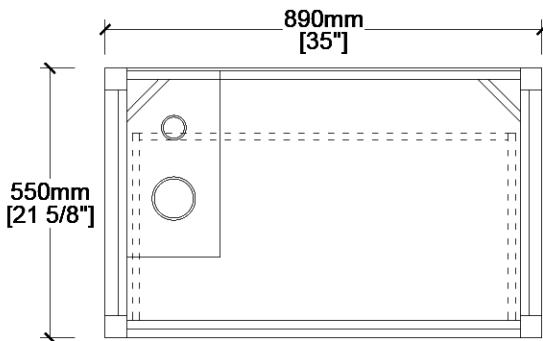

MAIDSTONE

www.MaidstoneSupply.com

36 Inch Vanity Top with Rectangle Sink

Part No: VANITYTOP36-S

Contact Maidstone for additional information and specifications. For complete warranty information and a list of dealers visit www.MaidstoneSupply.com. All products and specifications are subject to change without notice. Maidstone is not responsible for typographical and/or dimensional errors. Typographical errors are subject to correction.

Note: Rough-in dimensions may vary +/- 1/2" and are subject to change. No responsibility is assumed by Maidstone.

MAIDSTONE

www.MaidstoneSupply.com

36 Inch Fluted Vanity Base

Part No: VALMONT36

FRONT VIEW

SIDE VIEW

Note: Rough-in dimensions may vary +/- 1/2" and are subject to change. No responsibility is assumed by Maidstone.