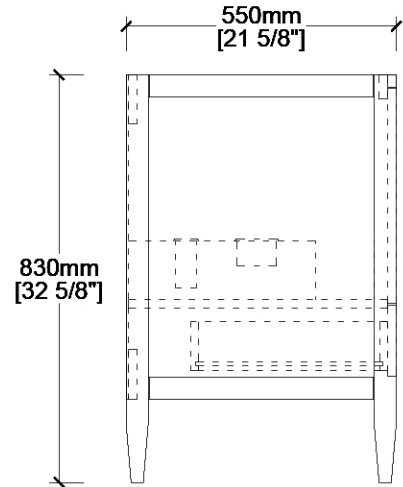

MAIDSTONE

www.MaidstoneSupply.com

36 Inch Vanity Top with Rectangle Sink

Part No: VANITYTOP36-S

Contact Maidstone for additional information and specifications. For complete warranty information and a list of dealers visit www.MaidstoneSupply.com. All products and specifications are subject to change without notice. Maidstone is not responsible for typographical and/or dimensional errors. Typographical errors are subject to correction.

Note: Rough-in dimensions may vary +/- 1/2" and are subject to change. No responsibility is assumed by Maidstone.

MAIDSTONE

www.MaidstoneSupply.com

36 Inch Fluted Vanity Base

Part No: VALMONT36

FRONT VIEW

SIDE VIEW

Note: Rough-in dimensions may vary +/- 1/2" and are subject to change. No responsibility is assumed by Maidstone.