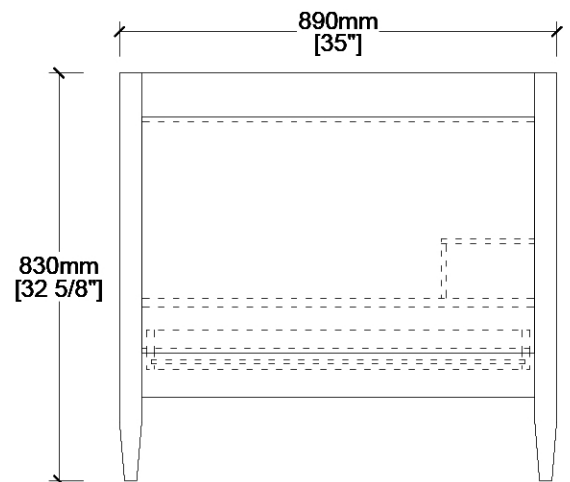

BACK VIEW

Contact Maidstone for additional information and specifications. For complete warranty information and a list of dealers visit www.MaidstoneSupply.com. All products and specifications are subject to change without notice. Maidstone is not responsible for typographical and/or dimensional errors. Typographical errors are subject to correction.

Note: Rough-in dimensions may vary +/- 1/2" and are subject to change. No responsibility is assumed by Maidstone.