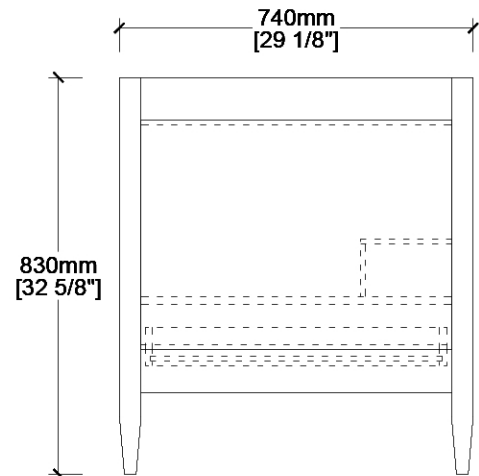

MAIDSTONE

www.MaidstoneSupply.com

30 Inch Fluted Vanity Base

Part No: VALMONT30

FRONT VIEW

SIDE VIEW

TOP VIEW

BACK VIEW

Note: Rough-in dimensions may vary +/- 1/2" and are subject to change. No responsibility is assumed by Maidstone.