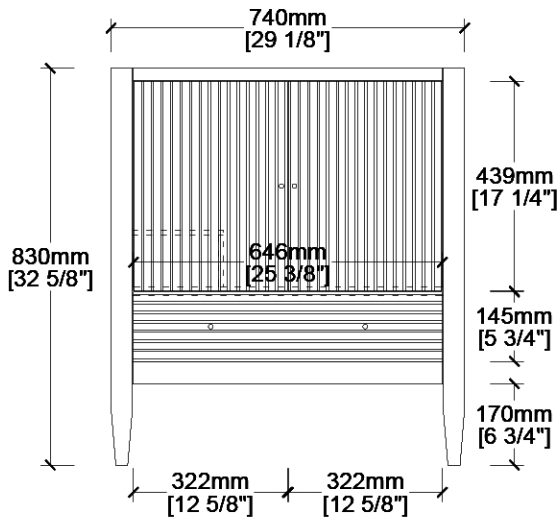

MAIDSTONE

www.MaidstoneSupply.com

30 Inch Fluted Vanity Base

Part No: VALMONT30

FRONT VIEW

SIDE VIEW

TOP VIEW

BACK VIEW

Note: Rough-in dimensions may vary +/- 1/2" and are subject to change. No responsibility is assumed by Maidstone.