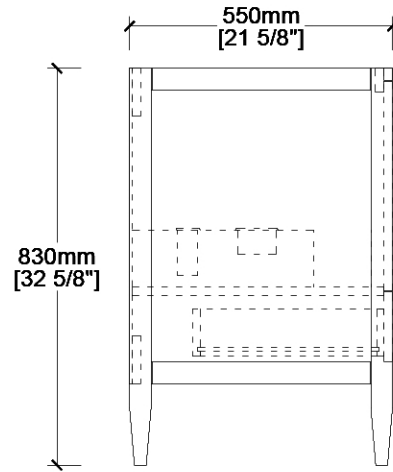

MAIDSTONE

www.MaidstoneSupply.com

30 Inch Fluted Vanity Base

Part No: VALMONT30

FRONT VIEW

SIDE VIEW

TOP VIEW

BACK VIEW

Note: Rough-in dimensions may vary +/- 1/2" and are subject to change. No responsibility is assumed by Maidstone.