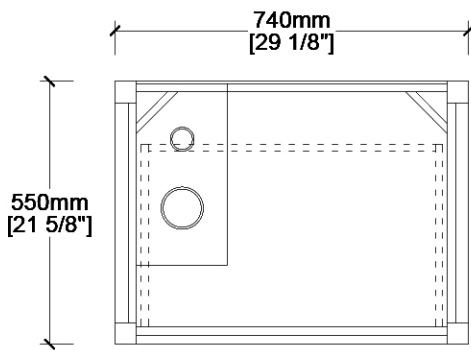

MAIDSTONE

www.MaidstoneSupply.com

30 Inch Fluted Vanity Base

Part No: VALMONT30

FRONT VIEW

SIDE VIEW

TOP VIEW

BACK VIEW

Note: Rough-in dimensions may vary +/- 1/2" and are subject to change. No responsibility is assumed by Maidstone.