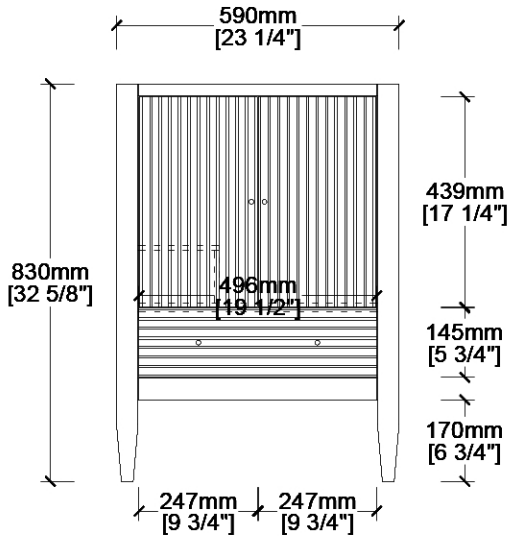

MAIDSTONE

www.MaidstoneSupply.com

24 Inch Fluted Vanity Base

Part No: VALMONT24

FRONT VIEW

SIDE VIEW

TOP VIEW

BACK VIEW

Note: Rough-in dimensions may vary +/- 1/2" and are subject to change. No responsibility is assumed by Maidstone.