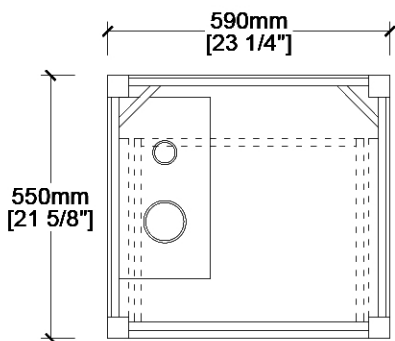

MAIDSTONE

www.MaidstoneSupply.com

24 Inch Fluted Vanity Base

Part No: VALMONT24

FRONT VIEW

SIDE VIEW

TOP VIEW

BACK VIEW

Note: Rough-in dimensions may vary +/- 1/2" and are subject to change. No responsibility is assumed by Maidstone.