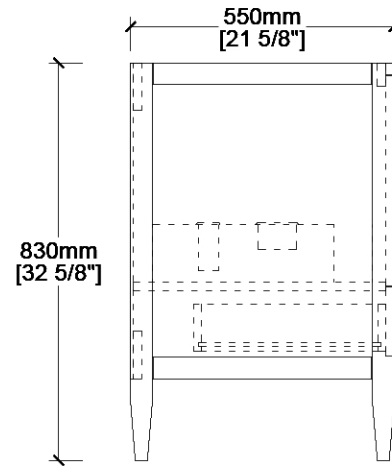

MAIDSTONE

www.MaidstoneSupply.com

24 Inch Fluted Vanity Base

Part No: VALMONT24

FRONT VIEW

SIDE VIEW

TOP VIEW

BACK VIEW

Note: Rough-in dimensions may vary +/- 1/2" and are subject to change. No responsibility is assumed by Maidstone.