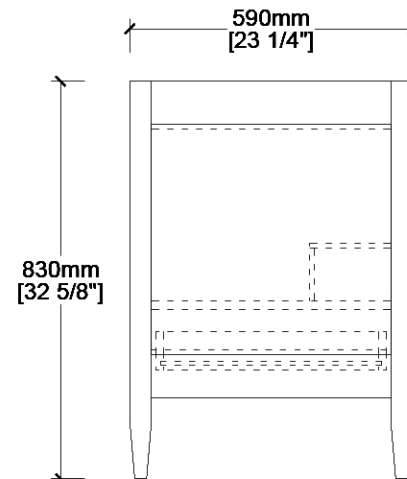

MAIDSTONE

www.MaidstoneSupply.com

24 Inch Fluted Vanity Base

Part No: VALMONT24

FRONT VIEW

SIDE VIEW

TOP VIEW

BACK VIEW

Note: Rough-in dimensions may vary +/- 1/2" and are subject to change. No responsibility is assumed by Maidstone.