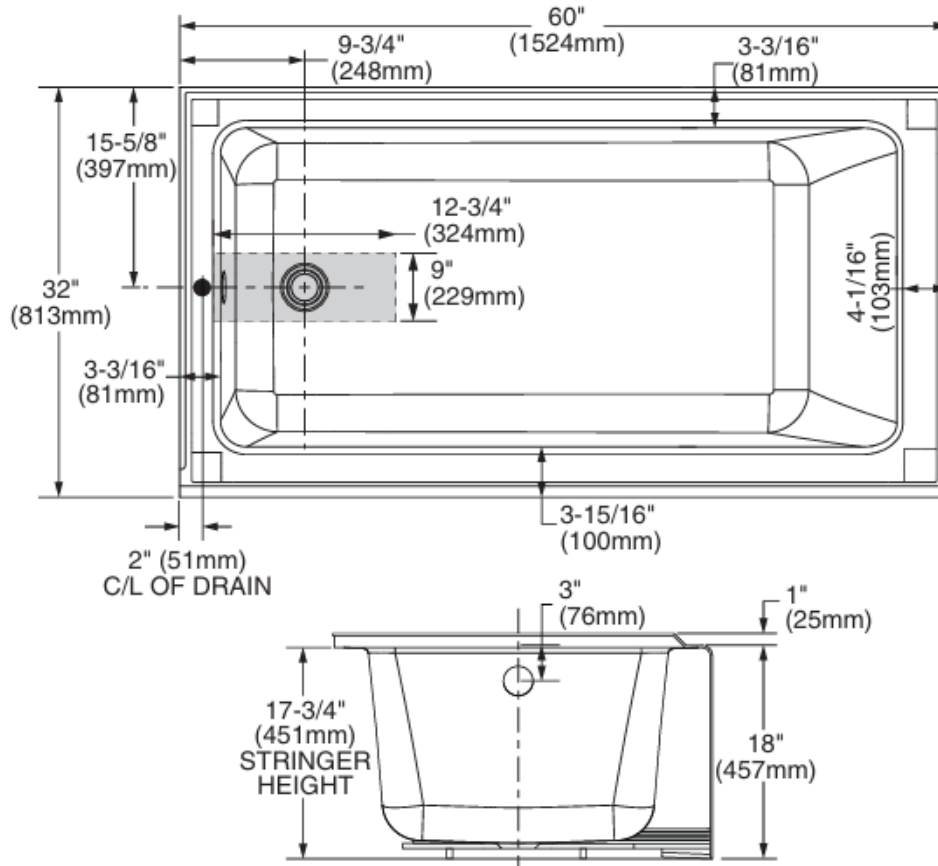

## 60 X 32 STUDIO ACRYLIC BATHTUB LH OR RH DRAIN

Exterior Dimensions: 60W x 32D  
**Note: Dimensions may vary +/- 1/4"**

## FEATURES

- Tub size: 60" x 32" Apron
- Height: 18"
- Soaking Depth: 12"
- Construction:
  - High-gloss acrylic with fiberglass reinforcement
  - Integral apron with clean, minimalist design
  - Integral three-sided, 1" tiling/ water retention flange helps prevent water seepage
  - For recess installation
  - Pre-leveled tub bottom for easier installation
  - Easy to clean, resistant to: bacteria, mold, mildew and stains
  - 10-Year residential warranty
  - 3-Year commercial warranty

# 2946102 / 2946202

60 X 32 STUDIO ACRYLIC BATHTUB LH OR RH DRAIN

Note: Base dimensions may vary +/- 1/4"

**FEATURES** Dimensional Tolerance  $\pm 1/4"$ . Dimensions needed for site preparation should be measured from the unit. American Bath Group assumes no responsibility for preparatory work.

Type and Model #	Drain Side	Material	Surface
Bathtub #2946202	Left	Cast Acrylic	Acrylic w/ Anti-slip
Bathtub #2946102	Right	Cast Acrylic	Acrylic w/ Anti-slip

**DIMENSIONS**

Specifications	inches
Bathtub Depth:	32
Bathtub Length:	60
Apron Height:	18
Step-Over Depth:	3-15/16
Shower Door Mountable Surface Depth:	2-1/2