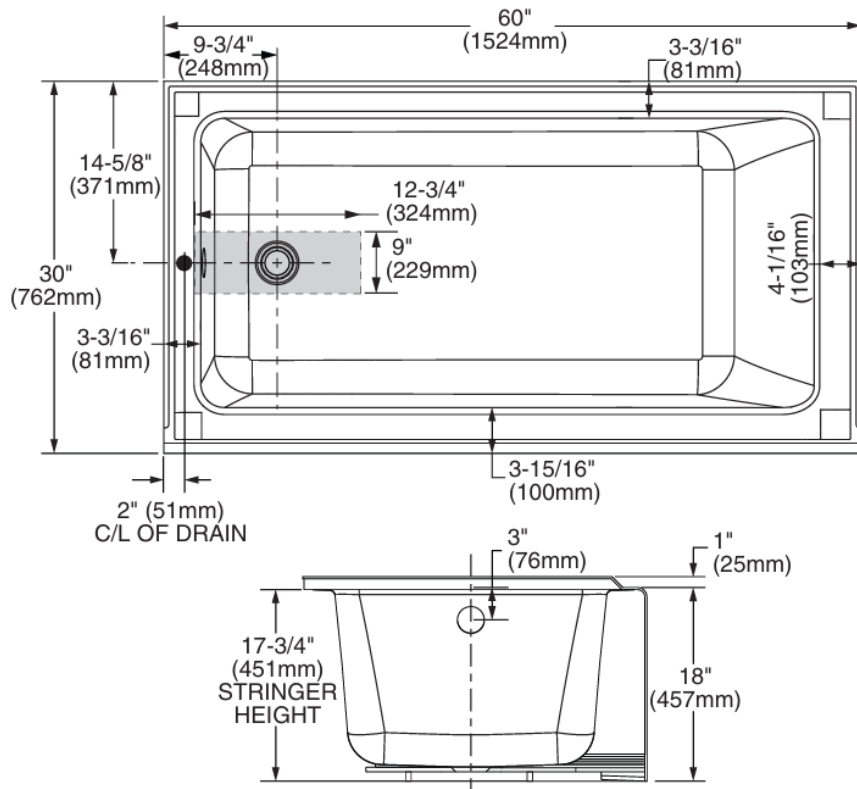

2973102/2973202

60 X 30 STUDIO ACRYLIC BATHTUB LH OR RH DRAIN

Exterior Dimensions: 60W x 30D
Note: Dimensions may vary +/- 1/4"

COLOR & TRIM OPTIONS

Standard Color	Code
White	.020

FEATURES

- Tub size: 60" x 30" Apron
- Height: 18"
- Soaking Depth: 12"
- Construction:
 - High-gloss acrylic with fiberglass reinforcement
 - Integral apron with clean, minimalist design
 - Integral three-sided, 1" tiling/ water retention flange helps prevent water seepage
 - For recess installation
 - Pre-leveled tub bottom for easier installation
 - Easy to clean, resistant to: bacteria, mold, mildew and stains
 - 10-Year residential warranty
 - 3-Year commercial warranty

Material to be stacked on pallets.

*American
Standard*

2973102 / 2973202

60 X 30 STUDIO ACRYLIC BATHTUB LH OR RH DRAIN

Note: Base dimensions may vary +/- 1/4"

FEATURES Dimensional Tolerance $\pm 1/4"$. Dimensions needed for site preparation should be measured from the unit. American Bath Group assumes no responsibility for preparatory work.

Type and Model #	Drain Side	Material	Surface
Bathtub #2973202	Left	Cast Acrylic	Acrylic w/ Anti-slip
Bathtub #2973102	Right	Cast Acrylic	Acrylic w/ Anti-slip

DIMENSIONS

Specifications	inches
Bathtub Depth:	30
Bathtub Length:	60
Apron Height:	18
Step-Over Depth:	3-15/16
Shower Door Mountable Surface Depth:	2-1/2