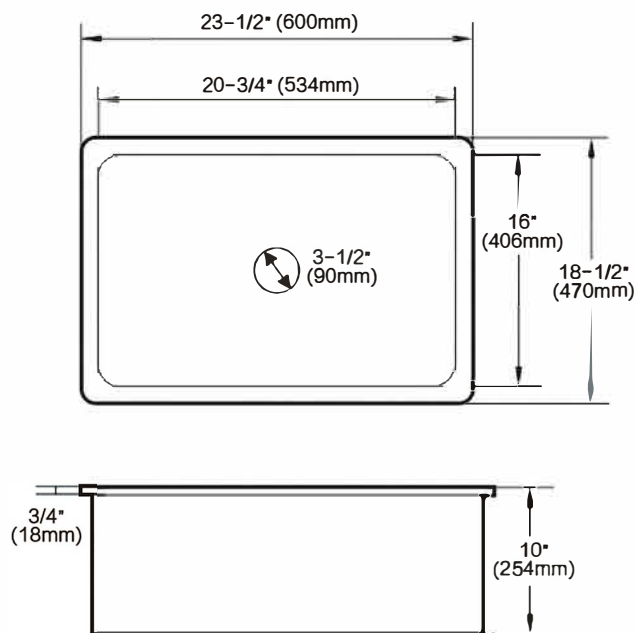

Sink by Maidstone

Item #: 239-XR2318DI-2

All products and specifications are subject to change without notice. Maidstone is not responsible for typographical and/or dimensional errors. Typographical errors are subject to correction.

Note: Rough-in dimensions may vary +/- 1/2" and are subject to change. No responsibility is assumed by Randolph Morris.