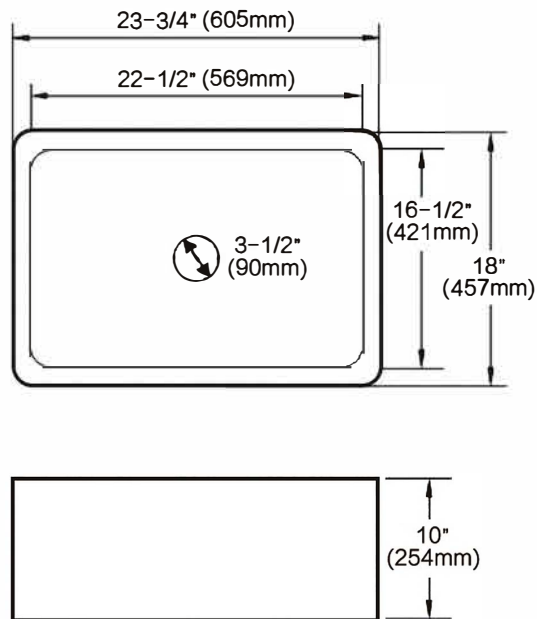

## Sink by Maidstone

Item #: 239-XR2418-2

All products and specifications are subject to change without notice. Maidstone is not responsible for typographical and/or dimensional errors. Typographical errors are subject to correction.

Note: Rough-in dimensions may vary +/- 1/2" and are subject to change. No responsibility is assumed by Randolph Morris.