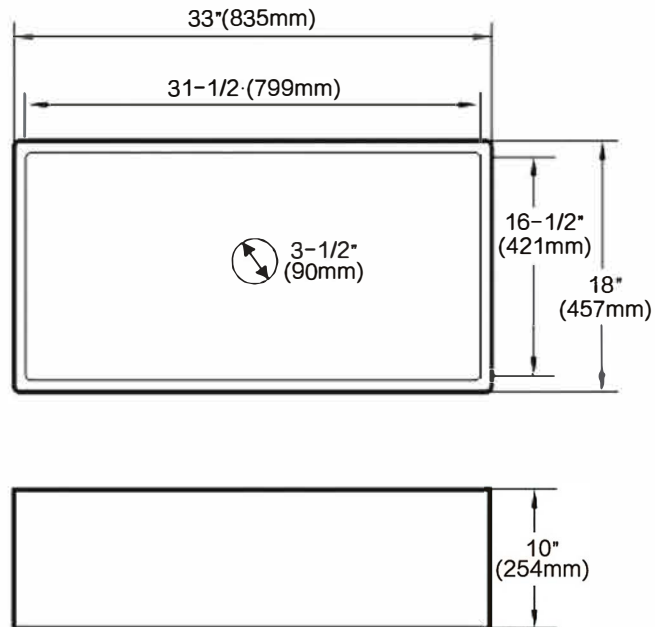

Sink by Maidstone

Item #: 239-XR3018-2

All products and specifications are subject to change without notice. Maidstone is not responsible for typographical and/or dimensional errors. Typographical errors are subject to correction.

Note: Rough-in dimensions may vary +/- 1/2" and are subject to change. No responsibility is assumed by Randolph Morris.