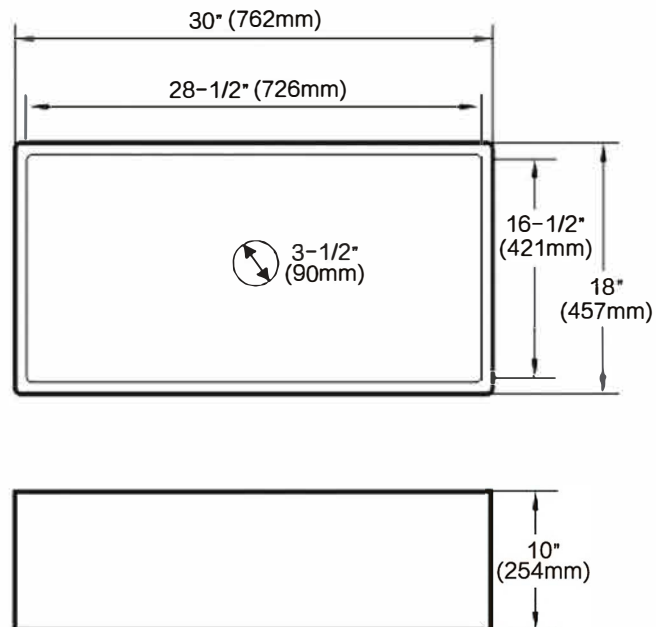

Sink by Maidstone

Item #: 239-XR3018-2

All products and specifications are subject to change without notice. Maidstone is not responsible for typographical and/or dimensional errors. Typographical errors are subject to correction.

Note: Rough-in dimensions may vary +/- 1/2" and are subject to change. No responsibility is assumed by Randolph Morris.