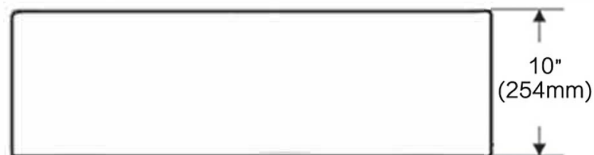

Sink by Maidstone

Item #: 239-XR3318DB-2

POSITIVE:

BACK:

All products and specifications are subject to change without notice. Maidstone is not responsible for typographical and/or dimensional errors. Typographical errors are subject to correction.

Note: Rough-in dimensions may vary +/- 1/2" and are subject to change. No responsibility is assumed by Randolph Morris.