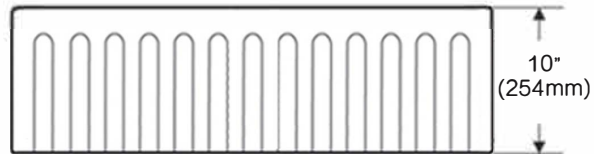

Sink by Maidstone

Item #: 239-XR3318DB-2

POSITIVE:

BACK:

All products and specifications are subject to change without notice. Maidstone is not responsible for typographical and/or dimensional errors. Typographical errors are subject to correction.

Note: Rough-in dimensions may vary +/- 1/2" and are subject to change. No responsibility is assumed by Randolph Morris.