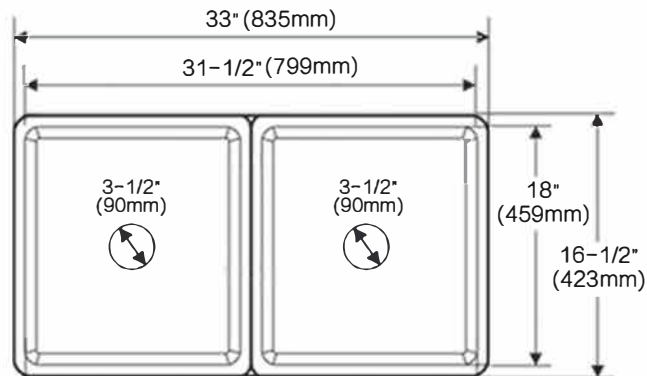

Sink by Maidstone

Item #: 239-XR3318DB-2

POSITIVE:

BACK:

All products and specifications are subject to change without notice. Maidstone is not responsible for typographical and/or dimensional errors. Typographical errors are subject to correction.

Note: Rough-in dimensions may vary +/- 1/2" and are subject to change. No responsibility is assumed by Randolph Morris.