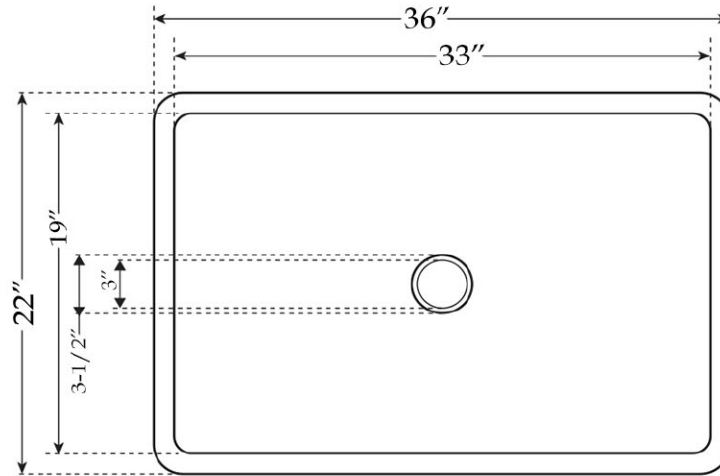

MAIDSTONE

www.MaidstoneSupply.com

36" Antique Copper Kitchen Sink

Part No: 33-36-B6

TOP VIEW

FRONT VIEW

SIDE VIEW

Contact Maidstone for additional information and specifications. For complete warranty information and a list of dealers visit www.MaidstoneSupply.com. All products and specifications are subject to change without notice. Maidstone is not responsible for typographical and/or dimensional errors. Typographical errors are subject to correction.

Note: Rough-in dimensions may vary +/- 1/2" and are subject to change. No responsibility is assumed by Maidstone.