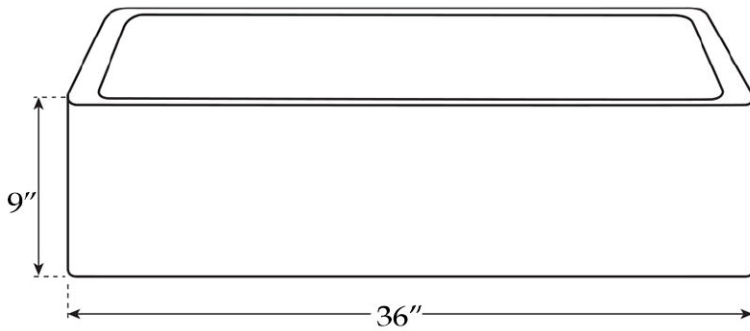

MAIDSTONE

www.MaidstoneSupply.com

36" Antique Copper Kitchen Sink

Part No: 33-36-B6

TOP VIEW

FRONT VIEW

SIDE VIEW

Contact Maidstone for additional information and specifications. For complete warranty information and a list of dealers visit www.MaidstoneSupply.com. All products and specifications are subject to change without notice. Maidstone is not responsible for typographical and/or dimensional errors. Typographical errors are subject to correction.

Note: Rough-in dimensions may vary +/- 1/2" and are subject to change. No responsibility is assumed by Maidstone.