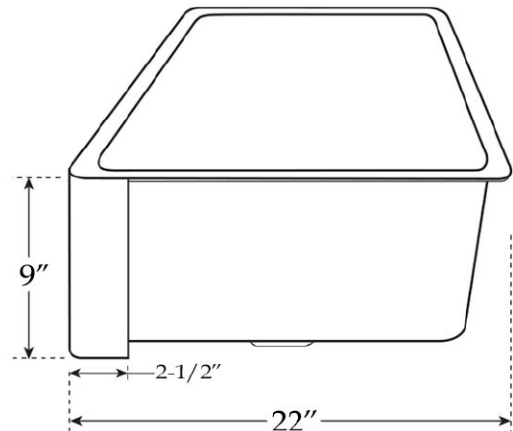

MAIDSTONE

www.MaidstoneSupply.com

36" Antique Copper Kitchen Sink

Part No: 33-36-B6

TOP VIEW

FRONT VIEW

SIDE VIEW

Contact Maidstone for additional information and specifications. For complete warranty information and a list of dealers visit www.MaidstoneSupply.com. All products and specifications are subject to change without notice. Maidstone is not responsible for typographical and/or dimensional errors. Typographical errors are subject to correction.

Note: Rough-in dimensions may vary +/- 1/2" and are subject to change. No responsibility is assumed by Maidstone.