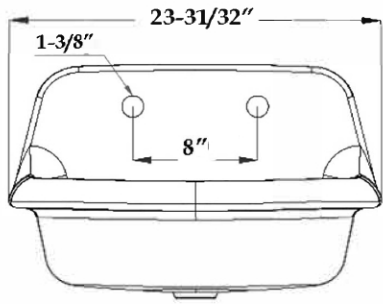

MAIDSTONE

www.MaidstoneSupply.com

Ceramic Utility Wall Mount Sink

Part No: 139-UM2417-2

FRONT VIEW

TOP VIEW

SIDE VIEW

Contact Maidstone for additional information and specifications. For complete warranty information and a list of dealers visit [www.MaidstoneSupply.com](http://www.MaidstoneSupply.com). All products and specifications are subject to change without notice. Maidstone is not responsible for typographical and/or dimensional errors. Typographical errors are subject to correction.

Note: Rough-in dimensions may vary +/- 1/2" and are subject to change. No responsibility is assumed by Maidstone.