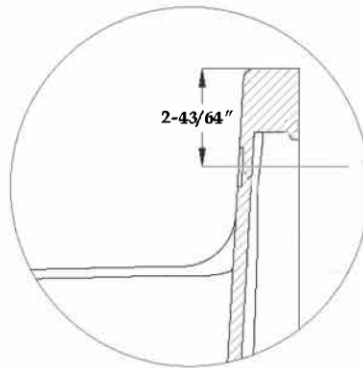

MAIDSTONE

www.MaidstoneSupply.com

Ceramic Utility Wall Mount Sink

Part No: 139-UM2417-2

FRONT VIEW

TOP VIEW

SIDE VIEW

Contact Maidstone for additional information and specifications. For complete warranty information and a list of dealers visit [www.MaidstoneSupply.com](http://www.MaidstoneSupply.com). All products and specifications are subject to change without notice. Maidstone is not responsible for typographical and/or dimensional errors. Typographical errors are subject to correction.

Note: Rough-in dimensions may vary +/- 1/2" and are subject to change. No responsibility is assumed by Maidstone.