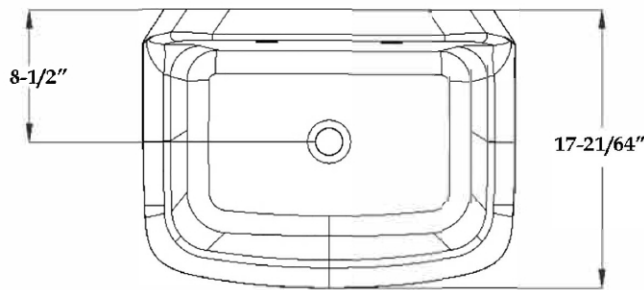

MAIDSTONE

www.MaidstoneSupply.com

Ceramic Utility Wall Mount Sink

Part No: 139-UM2417-2

FRONT VIEW

TOP VIEW

SIDE VIEW

Contact Maidstone for additional information and specifications. For complete warranty information and a list of dealers visit [www.MaidstoneSupply.com](http://www.MaidstoneSupply.com). All products and specifications are subject to change without notice. Maidstone is not responsible for typographical and/or dimensional errors. Typographical errors are subject to correction.

Note: Rough-in dimensions may vary +/- 1/2" and are subject to change. No responsibility is assumed by Maidstone.