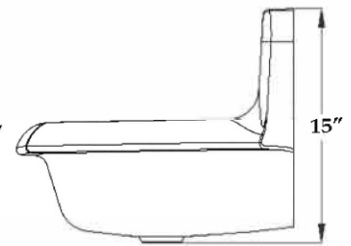

MAIDSTONE

www.MaidstoneSupply.com

Ceramic Utility Wall Mount Sink

Part No: 139-UM2417-2

FRONT VIEW

TOP VIEW

SIDE VIEW

Contact Maidstone for additional information and specifications. For complete warranty information and a list of dealers visit [www.MaidstoneSupply.com](http://www.MaidstoneSupply.com). All products and specifications are subject to change without notice. Maidstone is not responsible for typographical and/or dimensional errors. Typographical errors are subject to correction.

Note: Rough-in dimensions may vary +/- 1/2" and are subject to change. No responsibility is assumed by Maidstone.