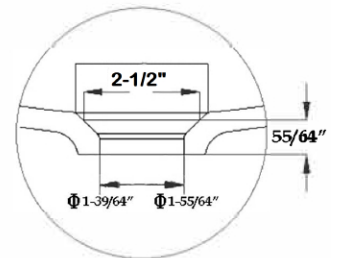

MAIDSTONE

www.MaidstoneSupply.com

Ceramic Utility Wall Mount Sink

Part No: 139-UM2417-2

FRONT VIEW

TOP VIEW

SIDE VIEW

Contact Maidstone for additional information and specifications. For complete warranty information and a list of dealers visit [www.MaidstoneSupply.com](http://www.MaidstoneSupply.com). All products and specifications are subject to change without notice. Maidstone is not responsible for typographical and/or dimensional errors. Typographical errors are subject to correction.

Note: Rough-in dimensions may vary +/- 1/2" and are subject to change. No responsibility is assumed by Maidstone.