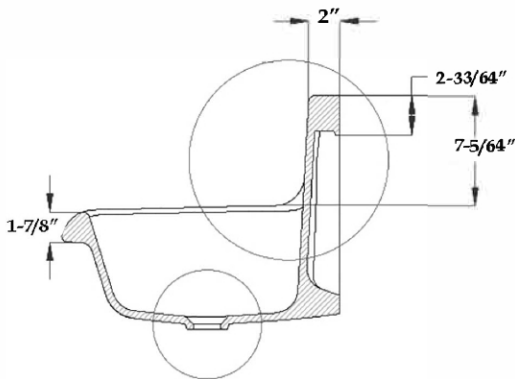

MAIDSTONE

www.MaidstoneSupply.com

Ceramic Utility Wall Mount Sink

Part No: 139-UM2417-2

FRONT VIEW

TOP VIEW

SIDE VIEW

Contact Maidstone for additional information and specifications. For complete warranty information and a list of dealers visit [www.MaidstoneSupply.com](http://www.MaidstoneSupply.com). All products and specifications are subject to change without notice. Maidstone is not responsible for typographical and/or dimensional errors. Typographical errors are subject to correction.

Note: Rough-in dimensions may vary +/- 1/2" and are subject to change. No responsibility is assumed by Maidstone.