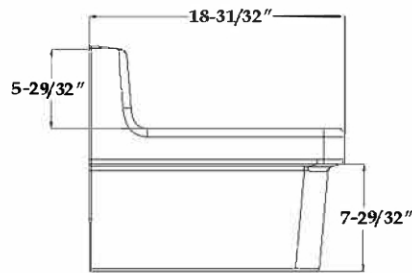

MAIDSTONE

www.MaidstoneSupply.com

Ceramic Utility Wall Mount Sink

Part No: 139-UM2418-2

TOP VIEW

FRONT VIEW

SIDE VIEW

Contact Maidstone for additional information and specifications. For complete warranty information and a list of dealers visit www.MaidstoneSupply.com. All products and specifications are subject to change without notice. Maidstone is not responsible for typographical and/or dimensional errors. Typographical errors are subject to correction.

Note: Rough-in dimensions may vary +/- 1/2" and are subject to change. No responsibility is assumed by Maidstone.