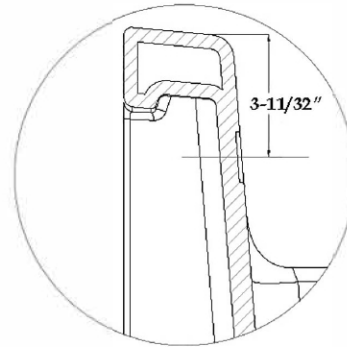

MAIDSTONE

www.MaidstoneSupply.com

Ceramic Utility Wall Mount Sink

Part No: 139-UM2418-2

TOP VIEW

FRONT VIEW

SIDE VIEW

Contact Maidstone for additional information and specifications. For complete warranty information and a list of dealers visit www.MaidstoneSupply.com. All products and specifications are subject to change without notice. Maidstone is not responsible for typographical and/or dimensional errors. Typographical errors are subject to correction.

Note: Rough-in dimensions may vary +/- 1/2" and are subject to change. No responsibility is assumed by Maidstone.