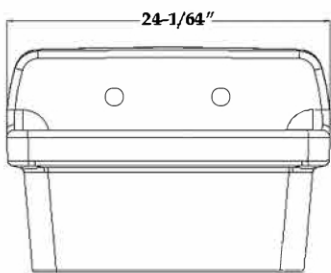

MAIDSTONE

www.MaidstoneSupply.com

Ceramic Utility Wall Mount Sink

Part No: 139-UM2418-2

TOP VIEW

FRONT VIEW

SIDE VIEW

Contact Maidstone for additional information and specifications. For complete warranty information and a list of dealers visit www.MaidstoneSupply.com. All products and specifications are subject to change without notice. Maidstone is not responsible for typographical and/or dimensional errors. Typographical errors are subject to correction.

Note: Rough-in dimensions may vary +/- 1/2" and are subject to change. No responsibility is assumed by Maidstone.