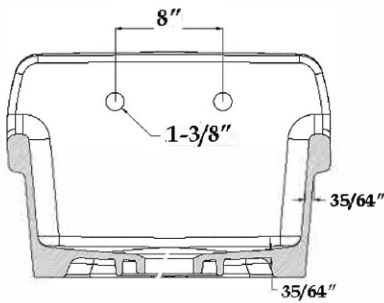

MAIDSTONE

www.MaidstoneSupply.com

Ceramic Utility Wall Mount Sink

Part No: 139-UM2418-2

TOP VIEW

FRONT VIEW

SIDE VIEW

Contact Maidstone for additional information and specifications. For complete warranty information and a list of dealers visit www.MaidstoneSupply.com. All products and specifications are subject to change without notice. Maidstone is not responsible for typographical and/or dimensional errors. Typographical errors are subject to correction.

Note: Rough-in dimensions may vary +/- 1/2" and are subject to change. No responsibility is assumed by Maidstone.