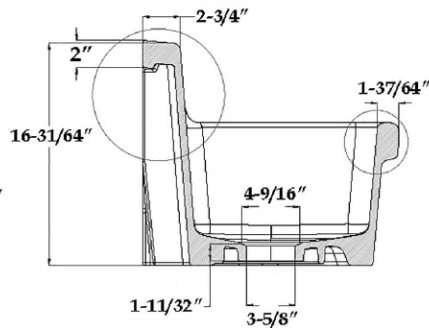

MAIDSTONE

www.MaidstoneSupply.com

Ceramic Utility Wall Mount Sink

Part No: 139-UM2418-2

TOP VIEW

FRONT VIEW

SIDE VIEW

Contact Maidstone for additional information and specifications. For complete warranty information and a list of dealers visit www.MaidstoneSupply.com. All products and specifications are subject to change without notice. Maidstone is not responsible for typographical and/or dimensional errors. Typographical errors are subject to correction.

Note: Rough-in dimensions may vary +/- 1/2" and are subject to change. No responsibility is assumed by Maidstone.