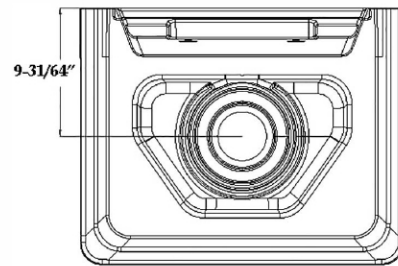

MAIDSTONE

www.MaidstoneSupply.com

Ceramic Utility Wall Mount Sink

Part No: 139-UM2418-2

TOP VIEW

FRONT VIEW

SIDE VIEW

Contact Maidstone for additional information and specifications. For complete warranty information and a list of dealers visit www.MaidstoneSupply.com. All products and specifications are subject to change without notice. Maidstone is not responsible for typographical and/or dimensional errors. Typographical errors are subject to correction.

Note: Rough-in dimensions may vary +/- 1/2" and are subject to change. No responsibility is assumed by Maidstone.