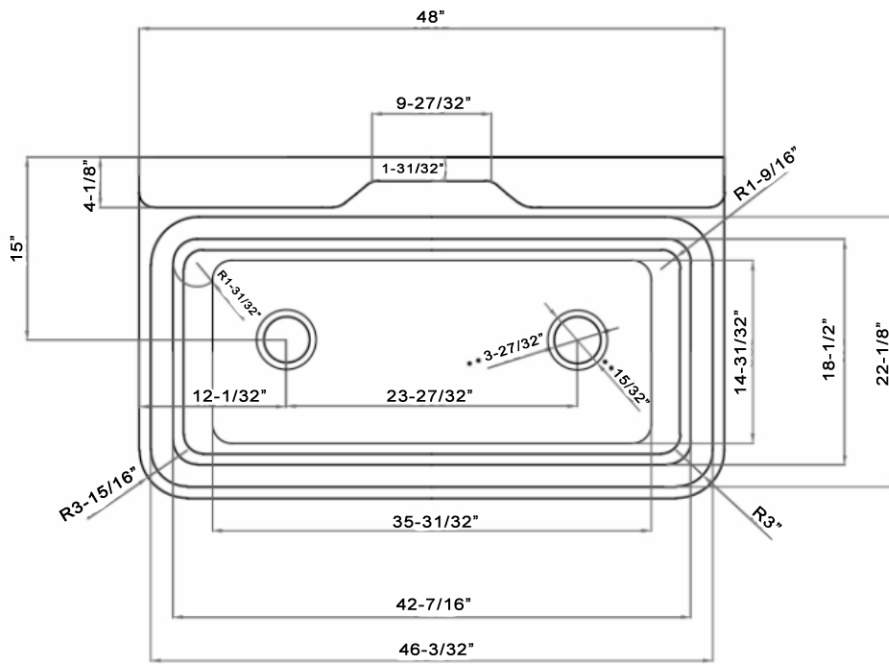

## Cast Iron Wall Mount Trough Sink

Part No: 138-C13-2

Contact Maidstone for additional information and specifications. For complete warranty information and a list of dealers visit [www.MaidstoneSupply.com](http://www.MaidstoneSupply.com). All products and specifications are subject to change without notice. Maidstone is not responsible for typographical and/or dimensional errors. Typographical errors are subject to correction.

Note: Rough-in dimensions may vary +/- 1/2" and are subject to change. No responsibility is assumed by Maidstone.