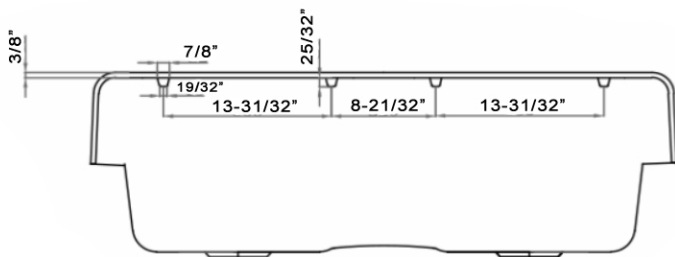

## Cast Iron Wall Mount Trough Sink

Part No: 138-C13-2

Contact Maidstone for additional information and specifications. For complete warranty information and a list of dealers visit [www.MaidstoneSupply.com](http://www.MaidstoneSupply.com). All products and specifications are subject to change without notice. Maidstone is not responsible for typographical and/or dimensional errors. Typographical errors are subject to correction.

Note: Rough-in dimensions may vary +/- 1/2" and are subject to change. No responsibility is assumed by Maidstone.