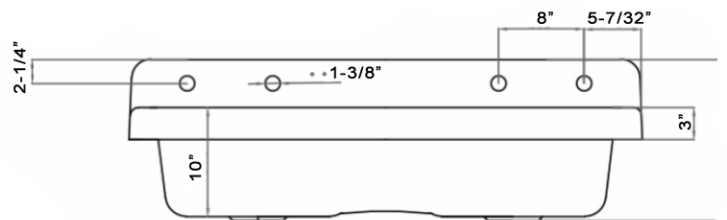

## Cast Iron Wall Mount Trough Sink

Part No: 138-C13-2

Contact Maidstone for additional information and specifications. For complete warranty information and a list of dealers visit [www.MaidstoneSupply.com](http://www.MaidstoneSupply.com). All products and specifications are subject to change without notice. Maidstone is not responsible for typographical and/or dimensional errors. Typographical errors are subject to correction.

Note: Rough-in dimensions may vary +/- 1/2" and are subject to change. No responsibility is assumed by Maidstone.