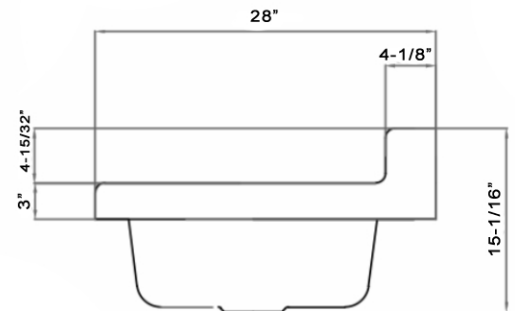

MAIDSTONE

www.MaidstoneSupply.com

Cast Iron Wall Mount Trough Sink

Part No: 138-C13-2

Contact Maidstone for additional information and specifications. For complete warranty information and a list of dealers visit www.MaidstoneSupply.com. All products and specifications are subject to change without notice. Maidstone is not responsible for typographical and/or dimensional errors. Typographical errors are subject to correction.

Note: Rough-in dimensions may vary +/- 1/2" and are subject to change. No responsibility is assumed by Maidstone.