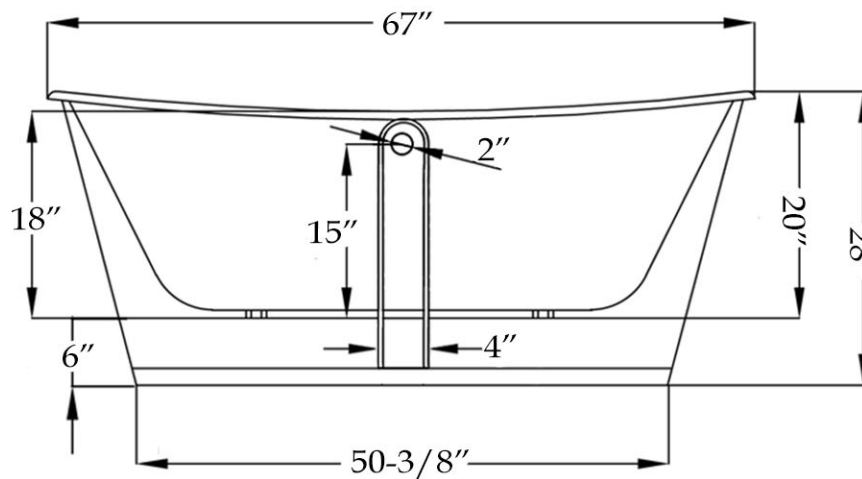

MAIDSTONE

www.MaidstoneSupply.com

Skirted Tub

Part No:2201UN

Volume: 55 gal Weight: 431 lbs

Contact Maidstone for additional information and specifications. For complete warranty information and a list of dealers visit www.MaidstoneSupply.com. All products and specifications are subject to change without notice. Maidstone is not responsible for typographical and/or dimensional errors. Typographical errors are subject to correction.

Note: Rough-in dimensions may vary +/- 1/2" and are subject to change. No responsibility is assumed by Maidstone.