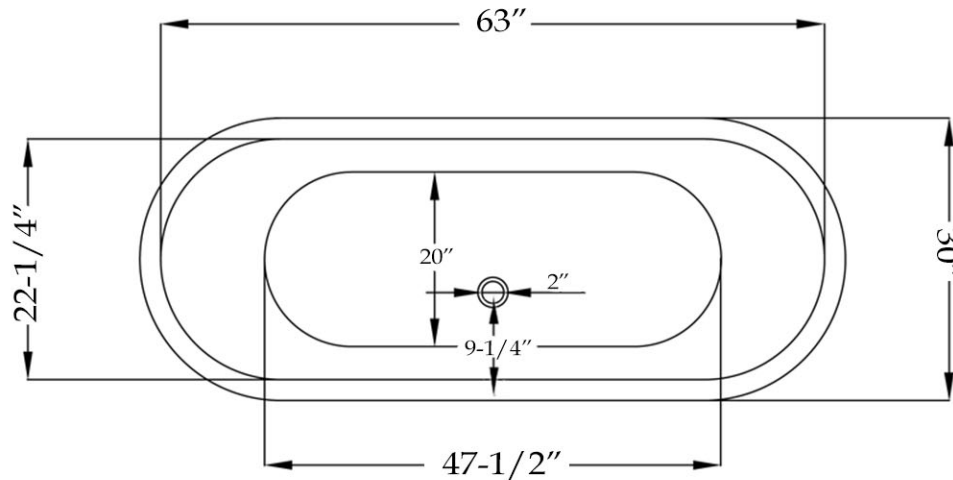

MAIDSTONE

www.MaidstoneSupply.com

Skirted Tub

Part No:2201UN

Volume: 55 gal Weight: 431 lbs

Contact Maidstone for additional information and specifications. For complete warranty information and a list of dealers visit www.MaidstoneSupply.com. All products and specifications are subject to change without notice. Maidstone is not responsible for typographical and/or dimensional errors. Typographical errors are subject to correction.

Note: Rough-in dimensions may vary +/- 1/2" and are subject to change. No responsibility is assumed by Maidstone.