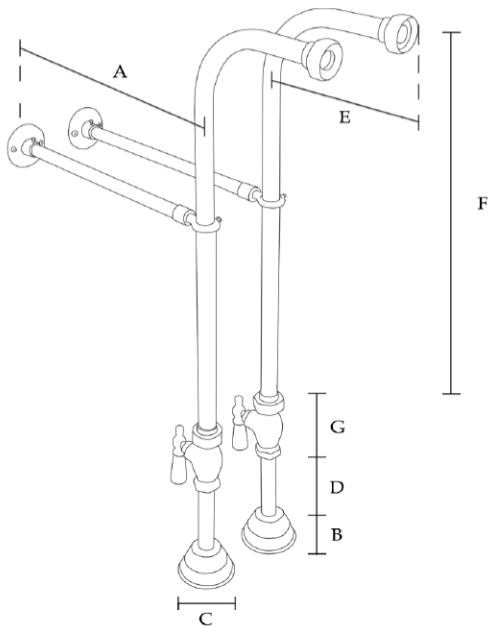

MAIDSTONE

www.MaidstoneSupply.com

Freestanding Faucet - Gooseneck Spout-121-GSF8

Part No: 121-GSF8-PL

(A) Brace: 13-1/2" L	(D) Nipple: 7-1/2" L *	(G) Valve: 3-3/4" H
(B) Flange: 1-3/4" H	(E) Throw: 4" L	
(C) Flange: 3" OD	(F) Tube: 19-1/2" L	

\* (D) Also included are 3", 6" or 9" L nipples.

Contact Maidstone for additional information and specifications. For complete warranty information and a list of dealers visit [www.MaidstoneSupply.com](http://www.MaidstoneSupply.com). All products and specifications are subject to change without notice. Maidstone is not responsible for typographical and/or dimensional errors. Typographical errors are subject to correction.

Note: Rough-in dimensions may vary +/- 1/2" and are subject to change. No responsibility is assumed by Maidstone.