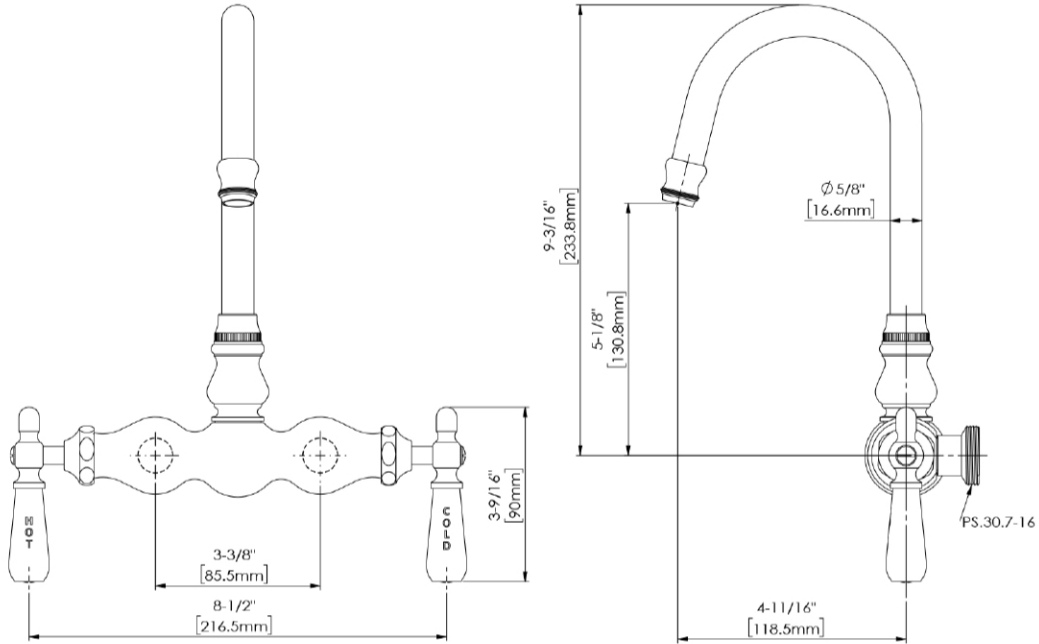

MAIDSTONE

www.MaidstoneSupply.com

Freestanding Faucet - Gooseneck Spout-121-GSF8

Part No: 121-GSF8-PL

(A) Brace: 13-1/2" L	(D) Nipple: 7-1/2" L *	(G) Valve: 3-3/4" H
(B) Flange: 1-3/4" H	(E) Throw: 4" L	
(C) Flange: 3" OD	(F) Tube: 19-1/2" L	

\* (D) Also included are 3", 6" or 9" L nipples.

Contact Maidstone for additional information and specifications. For complete warranty information and a list of dealers visit [www.MaidstoneSupply.com](http://www.MaidstoneSupply.com). All products and specifications are subject to change without notice. Maidstone is not responsible for typographical and/or dimensional errors. Typographical errors are subject to correction.

Note: Rough-in dimensions may vary +/- 1/2" and are subject to change. No responsibility is assumed by Maidstone.