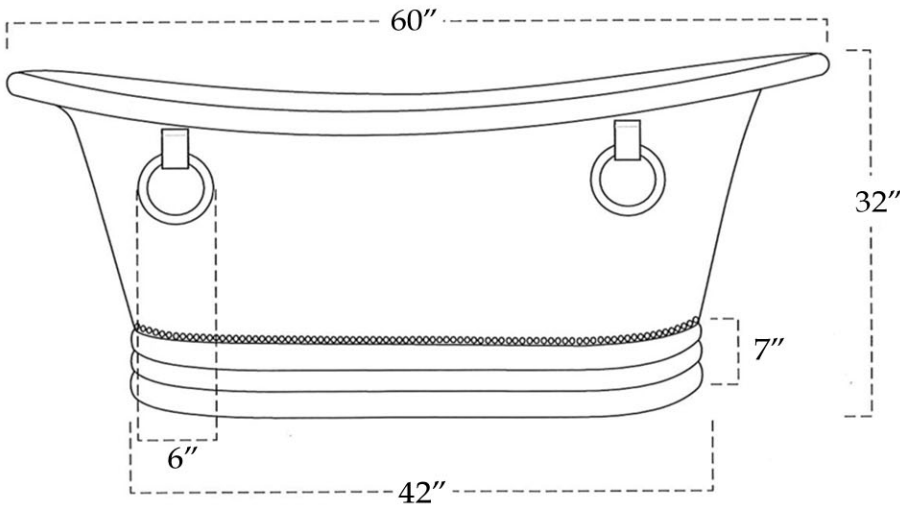

MAIDSTONE

www.MaidstoneSupply.com

Copper Tub

Part No: 360DSR-5C

TOP VIEW

FRONT VIEW

SIDE VIEW

Contact Maidstone for additional information and specifications. For complete warranty information and a list of dealers visit www.MaidstoneSupply.com. All products and specifications are subject to change without notice. Maidstone is not responsible for typographical and/or dimensional errors. Typographical errors are subject to correction.

Note: Rough-in dimensions may vary +/- 1/2" and are subject to change. No responsibility is assumed by Maidstone.