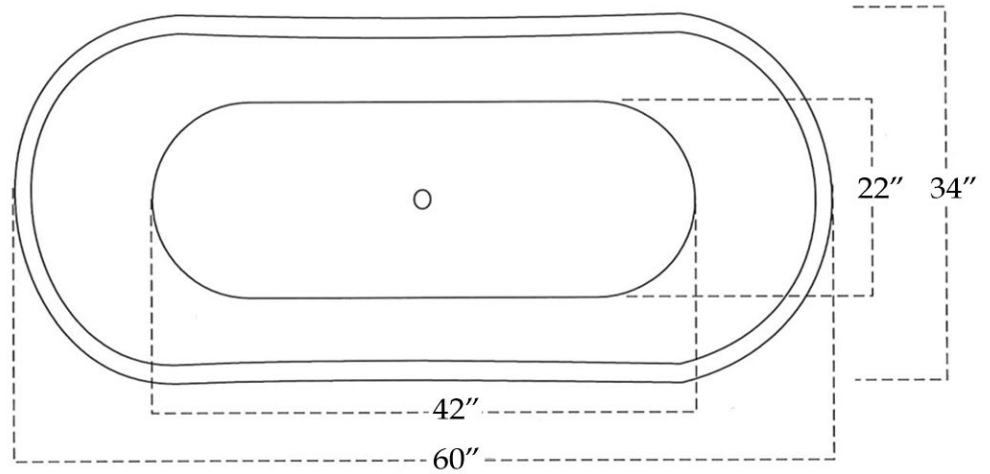

MAIDSTONE

www.MaidstoneSupply.com

Copper Tub

Part No: 360DSR-5C

TOP VIEW

FRONT VIEW

SIDE VIEW

Contact Maidstone for additional information and specifications. For complete warranty information and a list of dealers visit www.MaidstoneSupply.com. All products and specifications are subject to change without notice. Maidstone is not responsible for typographical and/or dimensional errors. Typographical errors are subject to correction.

Note: Rough-in dimensions may vary +/- 1/2" and are subject to change. No responsibility is assumed by Maidstone.