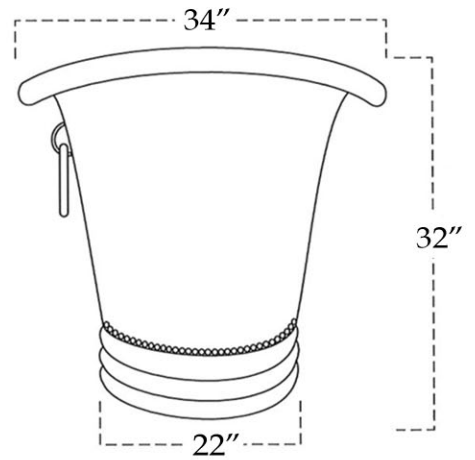

MAIDSTONE

www.MaidstoneSupply.com

Copper Tub

Part No: 360DSR-5C

TOP VIEW

FRONT VIEW

SIDE VIEW

Contact Maidstone for additional information and specifications. For complete warranty information and a list of dealers visit www.MaidstoneSupply.com. All products and specifications are subject to change without notice. Maidstone is not responsible for typographical and/or dimensional errors. Typographical errors are subject to correction.

Note: Rough-in dimensions may vary +/- 1/2" and are subject to change. No responsibility is assumed by Maidstone.