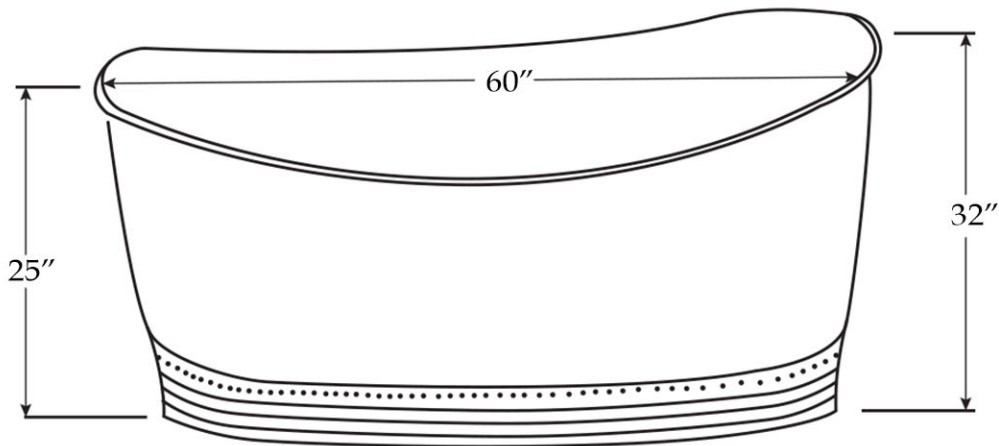

MAIDSTONE

www.MaidstoneSupply.com

Copper Tub

Part No: 372SL-5C

TOP VIEW

SIDE VIEW

Contact Maidstone for additional information and specifications. For complete warranty information and a list of dealers visit www.MaidstoneSupply.com. All products and specifications are subject to change without notice. Maidstone is not responsible for typographical and/or dimensional errors. Typographical errors are subject to correction.

Note: Rough-in dimensions may vary +/- 1/2" and are subject to change. No responsibility is assumed by Maidstone.