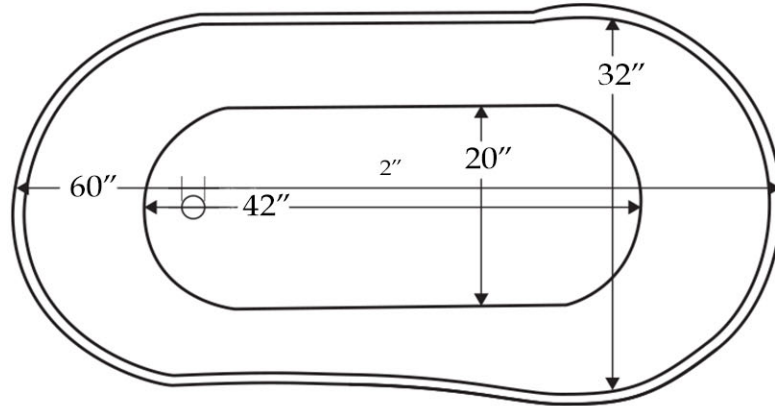

MAIDSTONE

www.MaidstoneSupply.com

Copper Tub

Part No: 372SL-5C

TOP VIEW

SIDE VIEW

Contact Maidstone for additional information and specifications. For complete warranty information and a list of dealers visit www.MaidstoneSupply.com. All products and specifications are subject to change without notice. Maidstone is not responsible for typographical and/or dimensional errors. Typographical errors are subject to correction.

Note: Rough-in dimensions may vary +/- 1/2" and are subject to change. No responsibility is assumed by Maidstone.