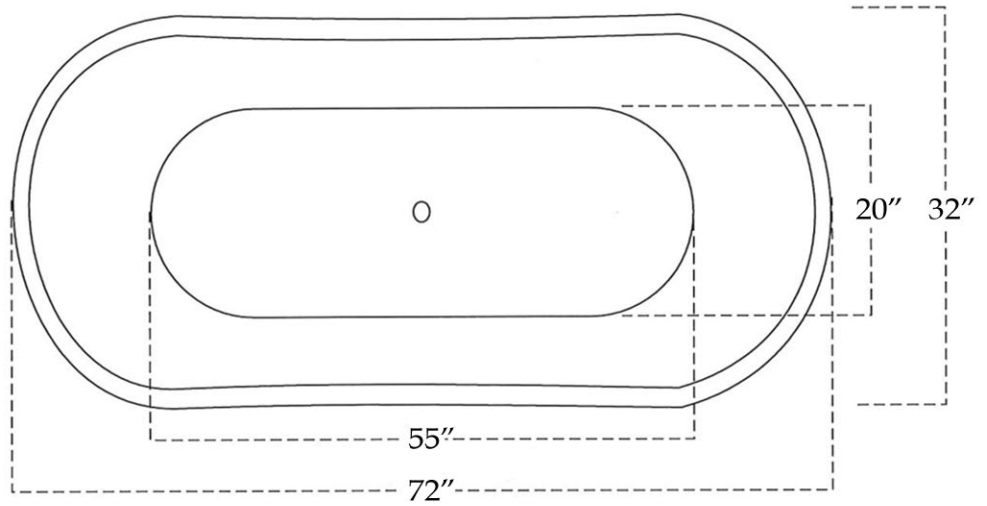

# MAIDSTONE

[www.MaidstoneSupply.com](http://www.MaidstoneSupply.com)

Copper Tub

Part No: 372DE-5C

TOP VIEW

FRONT VIEW

SIDE VIEW

Contact Maidstone for additional information and specifications. For complete warranty information and a list of dealers visit [www.MaidstoneSupply.com](http://www.MaidstoneSupply.com). All products and specifications are subject to change without notice. Maidstone is not responsible for typographical and/or dimensional errors. Typographical errors are subject to correction.

Note: Rough-in dimensions may vary +/- 1/2" and are subject to change. No responsibility is assumed by Maidstone.