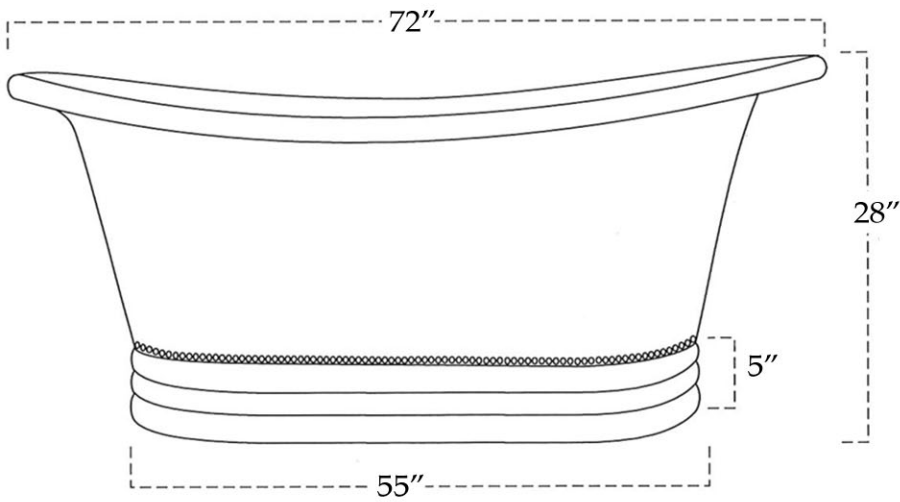

# MAIDSTONE

[www.MaidstoneSupply.com](http://www.MaidstoneSupply.com)

Copper Tub

Part No: 372DE-5C

TOP VIEW

FRONT VIEW

SIDE VIEW

Contact Maidstone for additional information and specifications. For complete warranty information and a list of dealers visit [www.MaidstoneSupply.com](http://www.MaidstoneSupply.com). All products and specifications are subject to change without notice. Maidstone is not responsible for typographical and/or dimensional errors. Typographical errors are subject to correction.

Note: Rough-in dimensions may vary +/- 1/2" and are subject to change. No responsibility is assumed by Maidstone.