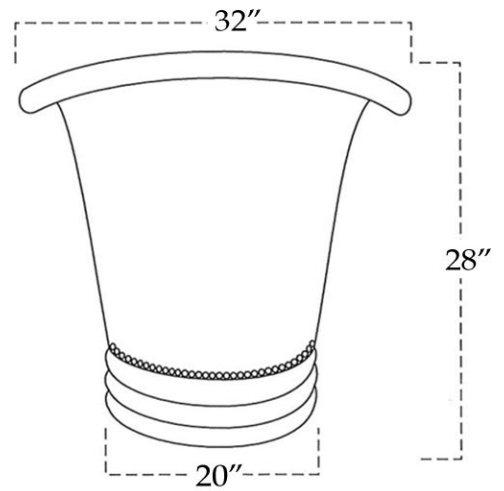

# MAIDSTONE

[www.MaidstoneSupply.com](http://www.MaidstoneSupply.com)

Copper Tub

Part No: 372DE-5C

TOP VIEW

FRONT VIEW

SIDE VIEW

Contact Maidstone for additional information and specifications. For complete warranty information and a list of dealers visit [www.MaidstoneSupply.com](http://www.MaidstoneSupply.com). All products and specifications are subject to change without notice. Maidstone is not responsible for typographical and/or dimensional errors. Typographical errors are subject to correction.

Note: Rough-in dimensions may vary +/- 1/2" and are subject to change. No responsibility is assumed by Maidstone.