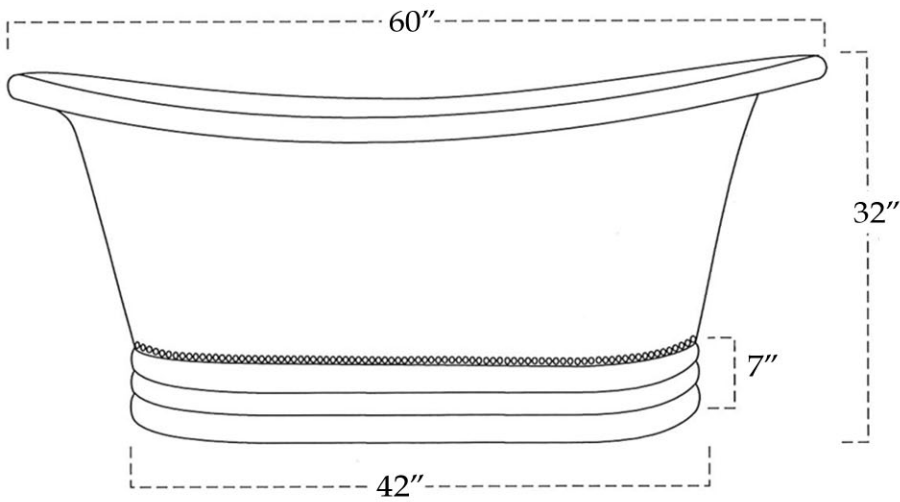

# MAIDSTONE

[www.MaidstoneSupply.com](http://www.MaidstoneSupply.com)

Copper Tub

Part No: 360DS-5C

TOP VIEW

FRONT VIEW

SIDE VIEW

Contact Maidstone for additional information and specifications. For complete warranty information and a list of dealers visit [www.MaidstoneSupply.com](http://www.MaidstoneSupply.com). All products and specifications are subject to change without notice. Maidstone is not responsible for typographical and/or dimensional errors. Typographical errors are subject to correction.

Note: Rough-in dimensions may vary +/- 1/2" and are subject to change. No responsibility is assumed by Maidstone.