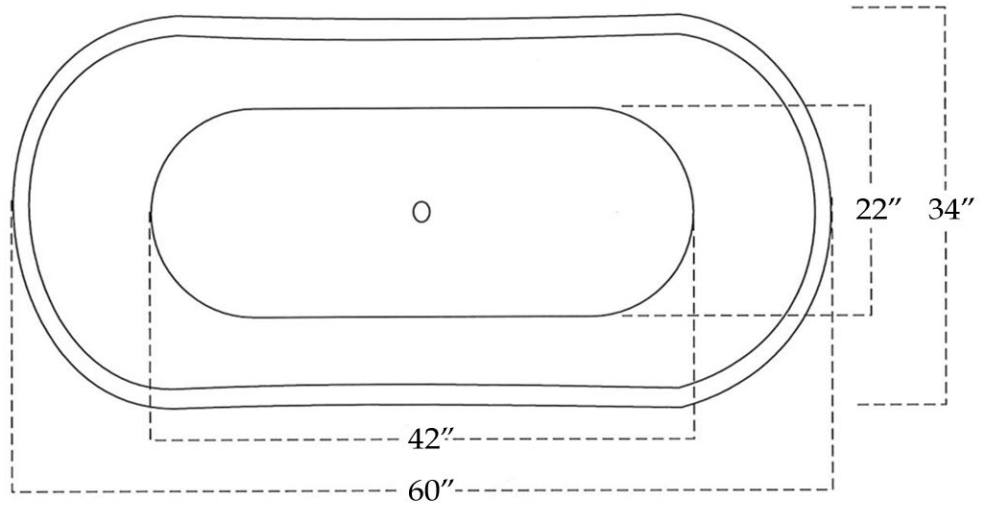

# MAIDSTONE

[www.MaidstoneSupply.com](http://www.MaidstoneSupply.com)

Copper Tub

Part No: 360DS-5C

TOP VIEW

FRONT VIEW

SIDE VIEW

Contact Maidstone for additional information and specifications. For complete warranty information and a list of dealers visit [www.MaidstoneSupply.com](http://www.MaidstoneSupply.com). All products and specifications are subject to change without notice. Maidstone is not responsible for typographical and/or dimensional errors. Typographical errors are subject to correction.

Note: Rough-in dimensions may vary +/- 1/2" and are subject to change. No responsibility is assumed by Maidstone.