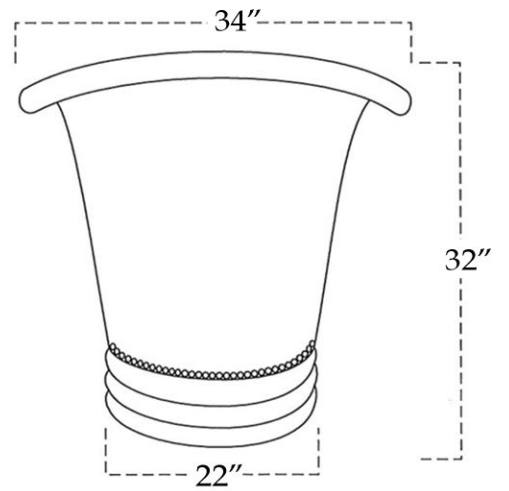

# MAIDSTONE

[www.MaidstoneSupply.com](http://www.MaidstoneSupply.com)

Copper Tub

Part No: 360DS-5C

TOP VIEW

FRONT VIEW

SIDE VIEW

Contact Maidstone for additional information and specifications. For complete warranty information and a list of dealers visit [www.MaidstoneSupply.com](http://www.MaidstoneSupply.com). All products and specifications are subject to change without notice. Maidstone is not responsible for typographical and/or dimensional errors. Typographical errors are subject to correction.

Note: Rough-in dimensions may vary +/- 1/2" and are subject to change. No responsibility is assumed by Maidstone.