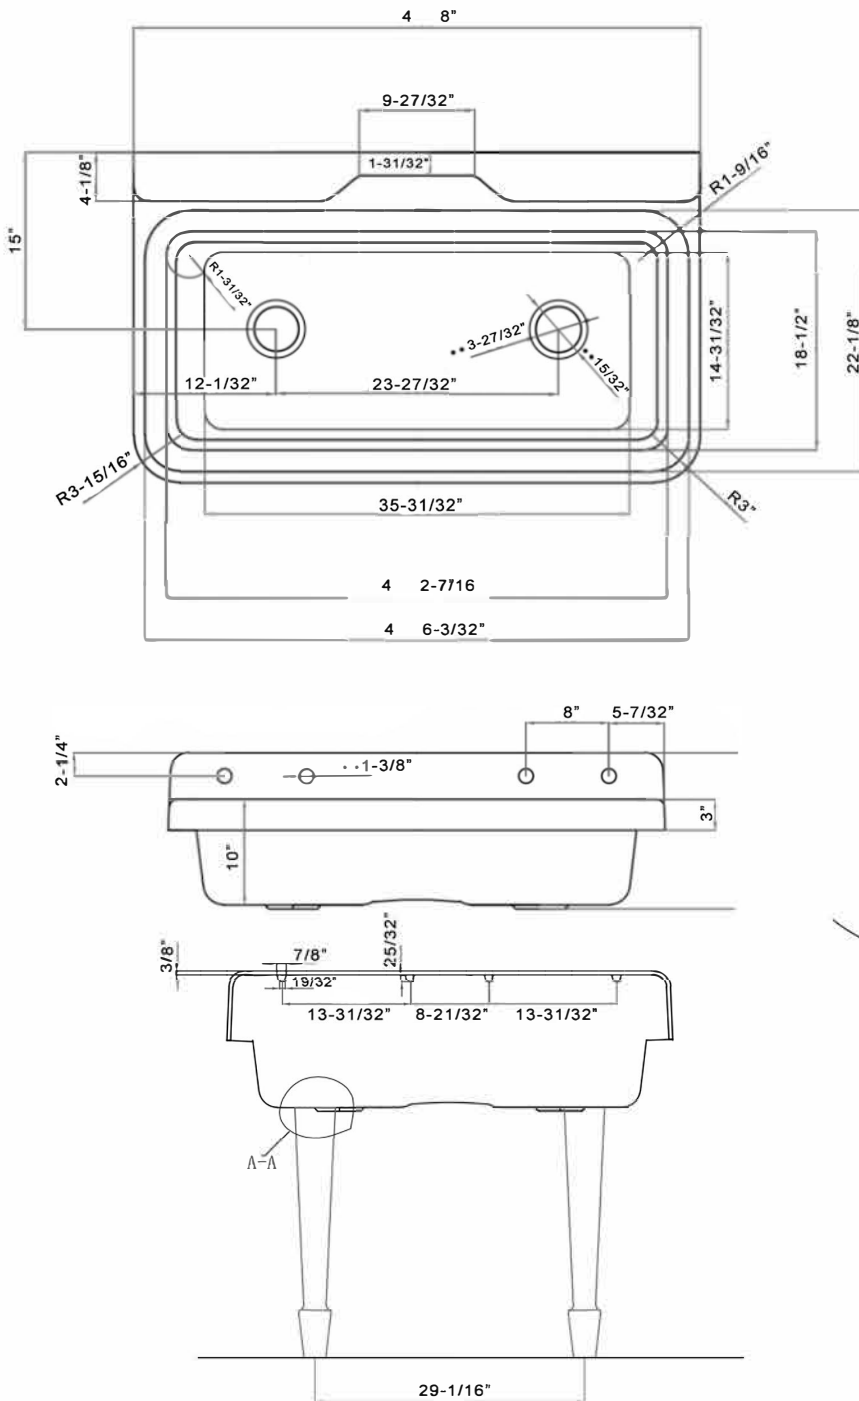

Cast Iron Wall Mount Trough Sink by Maidstone

Item 138-C14-SINK-2

All products and specifications are subject to change without notice. Maidstone is not responsible for typographical and/or dimensional errors. Typographical errors are subject to correction.

Note: Rough-in dimensions may vary +/- 1/2" and are subject to change. No responsibility is assumed by Randolph Morris.