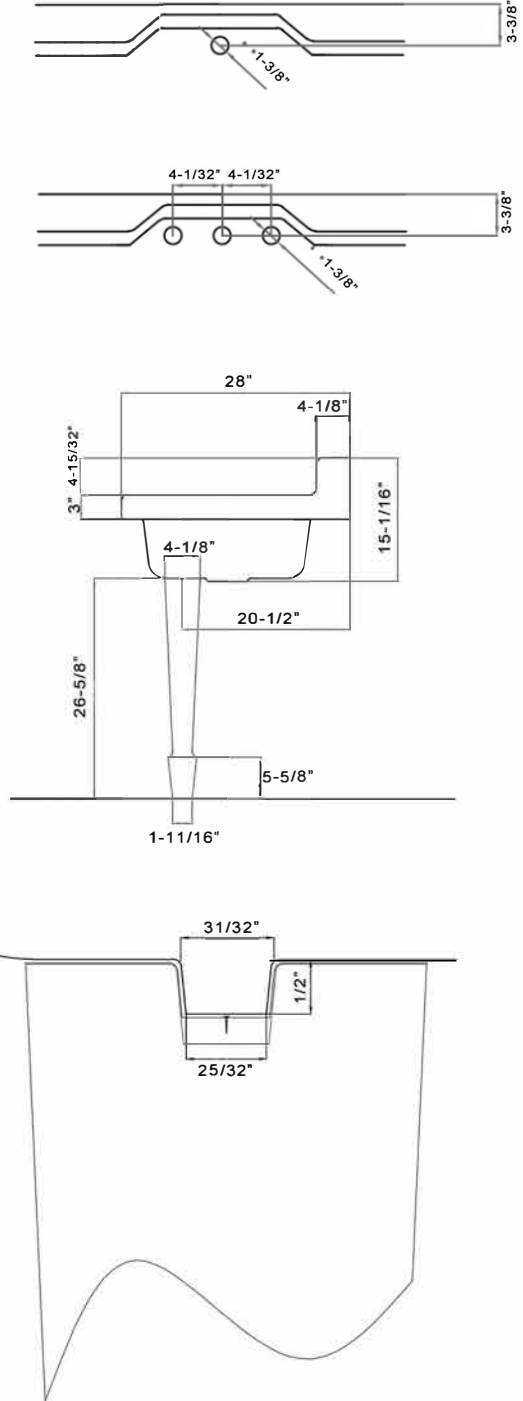

Cast Iron Wall Mount Trough Sink by Maidstone

Item 138-C14-SINK-2

All products and specifications are subject to change without notice. Maidstone is not responsible for typographical and/or dimensional errors. Typographical errors are subject to correction.

Note: Rough-in dimensions may vary +/- 1/2" and are subject to change. No responsibility is assumed by Randolph Morris.