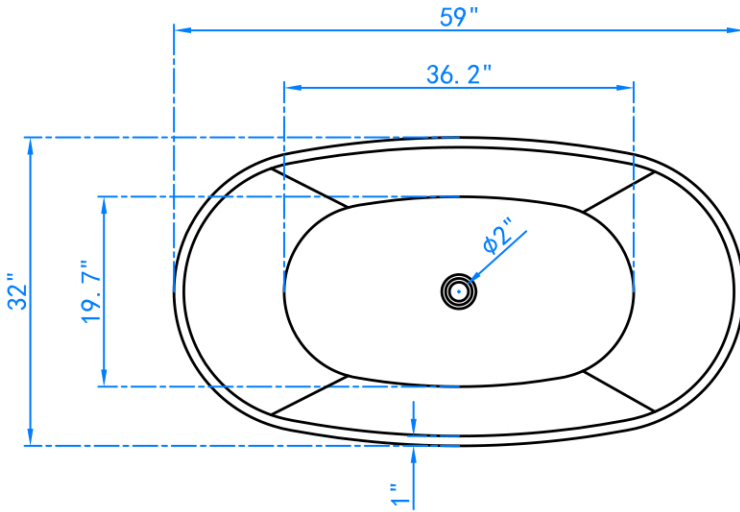

MAIDSTONE

www.MaidstoneSupply.com

Acrylic Contemporary Freestanding Tub

Part No: 220PY59-2

TOP VIEW

FRONT VIEW

SIDE VIEW

Contact Maidstone for additional information and specifications. For complete warranty information and a list of dealers visit www.MaidstoneSupply.com. All products and specifications are subject to change without notice. Maidstone is not responsible for typographical and/or dimensional errors. Typographical errors are subject to correction.

Note: Rough-in dimensions may vary +/- 1/2" and are subject to change. No responsibility is assumed by Maidstone.