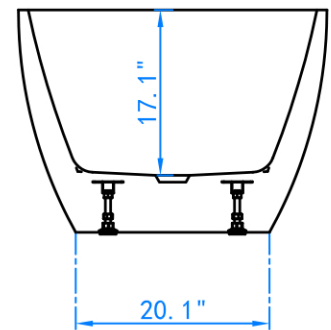

SIDE VIEW

Contact Maidstone for additional information and specifications. For complete warranty information and a list of dealers visit www.MaidstoneSupply.com. All products and specifications are subject to change without notice. Maidstone is not responsible for typographical and/or dimensional errors. Typographical errors are subject to correction.

Note: Rough-in dimensions may vary +/- 1/2" and are subject to change. No responsibility is assumed by Maidstone.