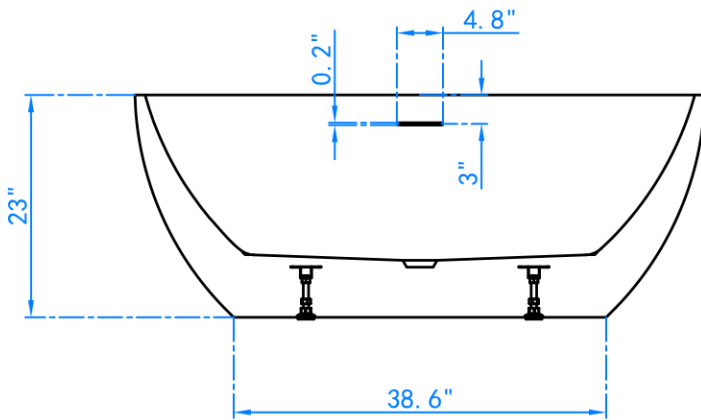

MAIDSTONE

www.MaidstoneSupply.com

Acrylic Contemporary Freestanding Tub

Part No: 220PY59-2

TOP VIEW

FRONT VIEW

SIDE VIEW

Contact Maidstone for additional information and specifications. For complete warranty information and a list of dealers visit www.MaidstoneSupply.com. All products and specifications are subject to change without notice. Maidstone is not responsible for typographical and/or dimensional errors. Typographical errors are subject to correction.

Note: Rough-in dimensions may vary +/- 1/2" and are subject to change. No responsibility is assumed by Maidstone.