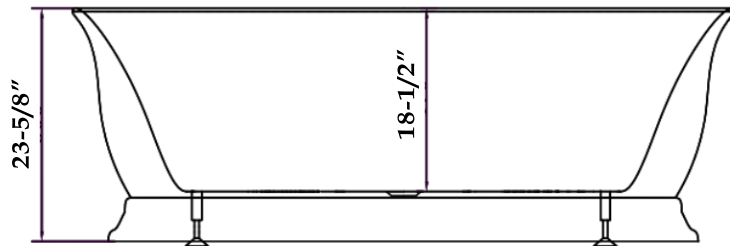

MAIDSTONE

[www.MaidstoneSupply.com](http://www.MaidstoneSupply.com)

Acrylic Double Ended Tub

Part No: 220D83-

Contact Maidstone for additional information and specifications. For complete warranty information and a list of dealers visit [www.MaidstoneSupply.com](http://www.MaidstoneSupply.com). All products and specifications are subject to change without notice. Maidstone is not responsible for typographical and/or dimensional errors. Typographical errors are subject to correction.

Note: Rough-in dimensions may vary  $\pm 1/2''$  and are subject to change. No responsibility is assumed by Maidstone.

10-07-2024