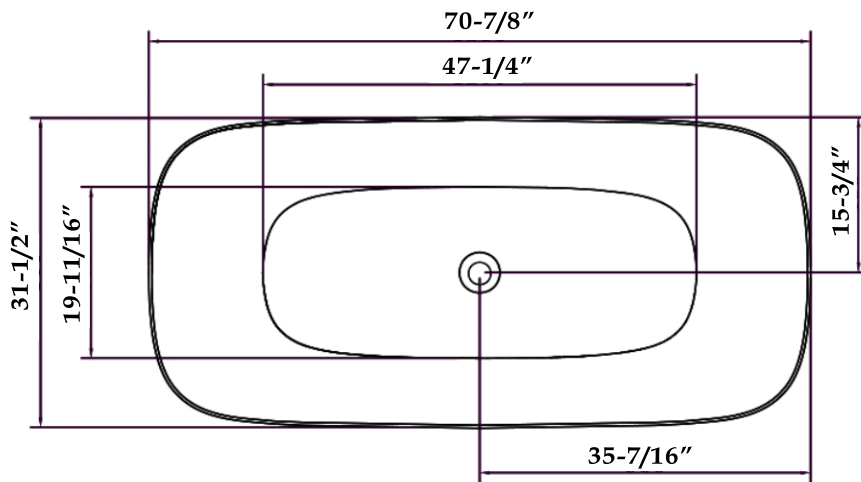

MAIDSTONE

[www.MaidstoneSupply.com](http://www.MaidstoneSupply.com)

Acrylic Double Ended Tub

Part No: 220D83-

Contact Maidstone for additional information and specifications. For complete warranty information and a list of dealers visit [www.MaidstoneSupply.com](http://www.MaidstoneSupply.com). All products and specifications are subject to change without notice. Maidstone is not responsible for typographical and/or dimensional errors. Typographical errors are subject to correction.

Note: Rough-in dimensions may vary  $\pm 1/2''$  and are subject to change. No responsibility is assumed by Maidstone.

10-07-2024