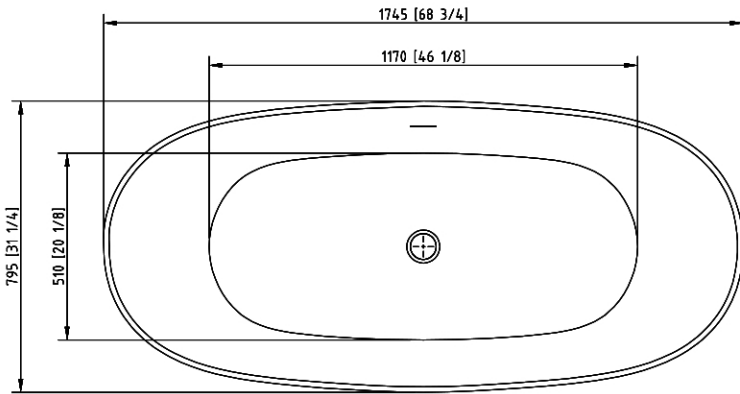

# MAIDSTONE

www.MaidstoneSupply.com

Double Slipper Pedestal Acrylic Tub

Part No: 220AQ61-69

Top view

Front view

Side view

Contact Maidstone for additional information and specifications. For complete warranty information and a list of dealers visit [www.MaidstoneSupply.com](http://www.MaidstoneSupply.com). All products and specifications are subject to change without notice. Maidstone is not responsible for typographical and/or dimensional errors. Typographical errors are subject to correction.

Note: Rough-in dimensions may vary +/- 1/2" and are subject to change. No responsibility is assumed by Maidstone.