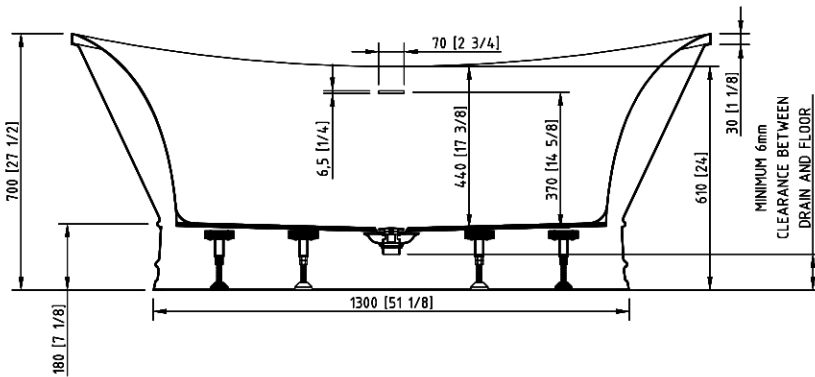

# MAIDSTONE

www.MaidstoneSupply.com

Double Slipper Pedestal Acrylic Tub

Part No: 220AQ61-69

Top view

Front view

Side view

Contact Maidstone for additional information and specifications. For complete warranty information and a list of dealers visit [www.MaidstoneSupply.com](http://www.MaidstoneSupply.com). All products and specifications are subject to change without notice. Maidstone is not responsible for typographical and/or dimensional errors. Typographical errors are subject to correction.

Note: Rough-in dimensions may vary +/- 1/2" and are subject to change. No responsibility is assumed by Maidstone.