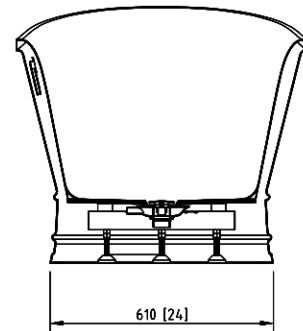

# MAIDSTONE

www.MaidstoneSupply.com

Double Slipper Pedestal Acrylic Tub

Part No: 220AQ61-69

Top view

Front view

Side view

Contact Maidstone for additional information and specifications. For complete warranty information and a list of dealers visit [www.MaidstoneSupply.com](http://www.MaidstoneSupply.com). All products and specifications are subject to change without notice. Maidstone is not responsible for typographical and/or dimensional errors. Typographical errors are subject to correction.

Note: Rough-in dimensions may vary +/- 1/2" and are subject to change. No responsibility is assumed by Maidstone.