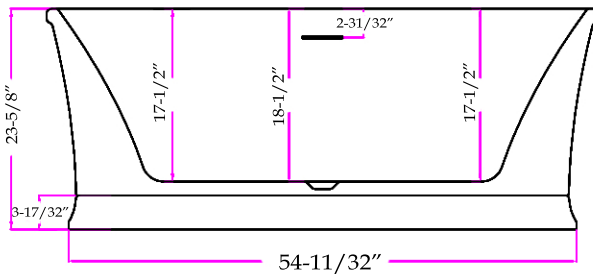

MAIDSTONE

www.MaidstoneSupply.com

Acry Cont Freestanding Tub OE-1

Part No: 220D84

Top view

Front view

Side view

Contact Maidstone for additional information and specifications. For complete warranty information and a list of dealers visit www.MaidstoneSupply.com. All products and specifications are subject to change without notice. Maidstone is not responsible for typographical and/or dimensional errors. Typographical errors are subject to correction.

Note: Rough-in dimensions may vary $\pm 1/2$ " and are subject to change. No responsibility is assumed by Maidstone.