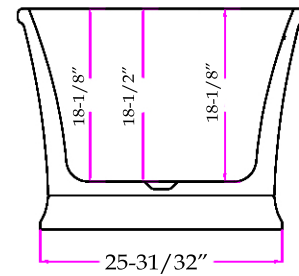

MAIDSTONE

www.MaidstoneSupply.com

Acry Cont Freestanding Tub OE-1

Part No: 220D84

Top view

Front view

Side view

Contact Maidstone for additional information and specifications. For complete warranty information and a list of dealers visit www.MaidstoneSupply.com. All products and specifications are subject to change without notice. Maidstone is not responsible for typographical and/or dimensional errors. Typographical errors are subject to correction.

Note: Rough-in dimensions may vary $\pm 1/2$ " and are subject to change. No responsibility is assumed by Maidstone.