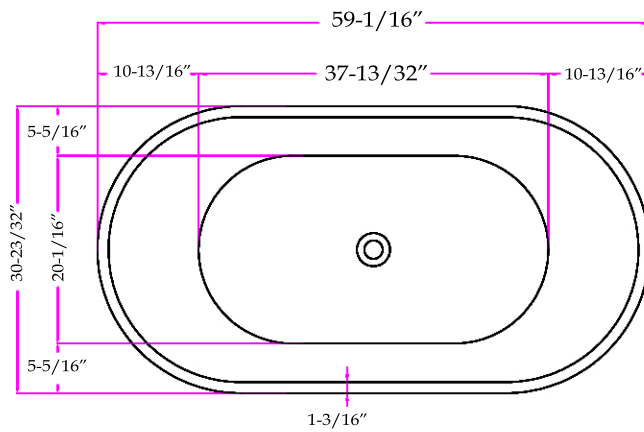

MAIDSTONE

www.MaidstoneSupply.com

Acry Cont Freestanding Tub OE-1

Part No: 220D84

Top view

Front view

Side view

Contact Maidstone for additional information and specifications. For complete warranty information and a list of dealers visit www.MaidstoneSupply.com. All products and specifications are subject to change without notice. Maidstone is not responsible for typographical and/or dimensional errors. Typographical errors are subject to correction.

Note: Rough-in dimensions may vary $\pm 1/2$ " and are subject to change. No responsibility is assumed by Maidstone.