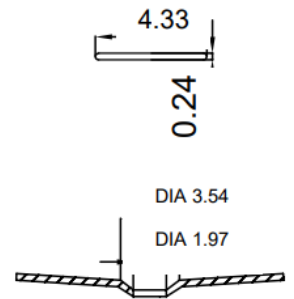

MAIDSTONE

www.MaidstoneSupply.com

Acrylic Contemporary Tub Part No: 22056

Top View

Bracket size: 21.26*0.98*1.10 in
Bracket thickness: 0.04 in

Front View

Side View

Volume: 87 gal Weight: 110 lbs Water Depth: 15.5"

Note: Rough-in dimensions may vary +/- 1/2" and are subject to change. No responsibility is assumed by Maidstone.