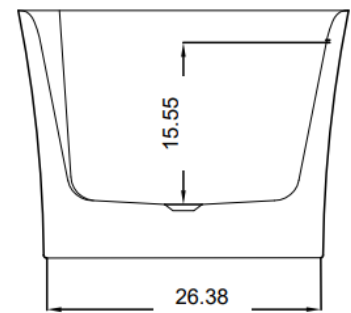

MAIDSTONE

www.MaidstoneSupply.com

Acrylic Contemporary Tub Part No: 22056

Top View

Bracket size: 21.26*0.98*1.10 in
Bracket thickness: 0.04 in

Front View

Side View

Volume: 87 gal Weight: 110 lbs Water Depth: 15.5"

Note: Rough-in dimensions may vary +/- 1/2" and are subject to change. No responsibility is assumed by Maidstone.