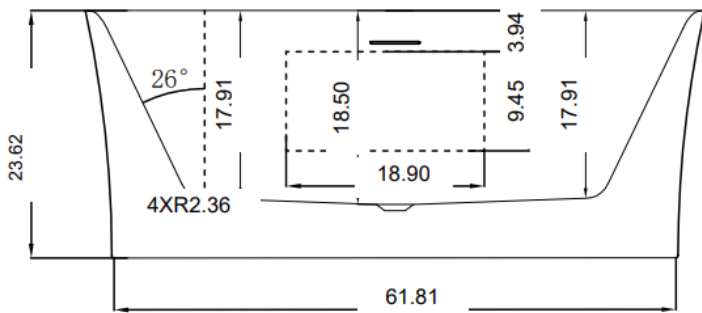

MAIDSTONE

www.MaidstoneSupply.com

Acrylic Contemporary Tub Part No: 22056

Top View

Bracket size: 21.26*0.98*1.10 in
Bracket thickness: 0.04 in

Front View

Side View

Volume: 87 gal Weight: 110 lbs Water Depth: 15.5"

Note: Rough-in dimensions may vary +/- 1/2" and are subject to change. No responsibility is assumed by Maidstone.