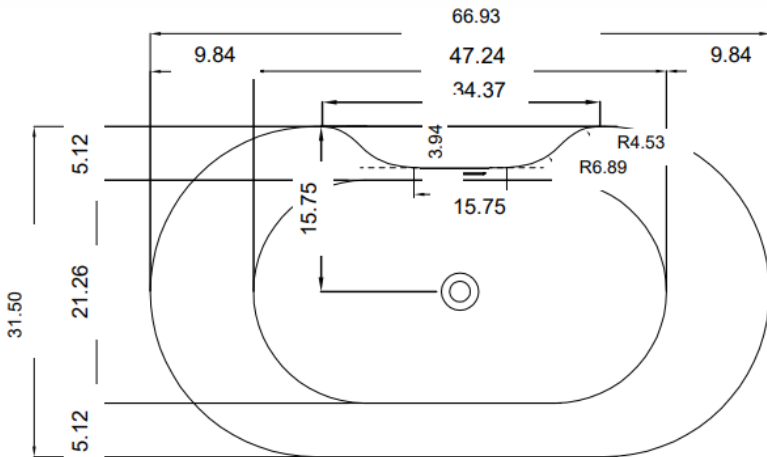

MAIDSTONE

www.MaidstoneSupply.com

Acrylic Contemporary Tub Part No: 22056

Top View

Bracket size: 21.26*0.98*1.10 in
Bracket thickness: 0.04 in

Front View

Side View

Volume: 87 gal Weight: 110 lbs Water Depth: 15.5"

Note: Rough-in dimensions may vary +/- 1/2" and are subject to change. No responsibility is assumed by Maidstone.