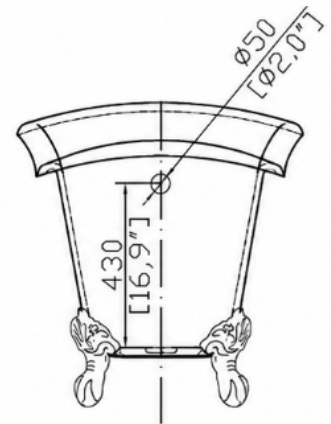

MAIDSTONE

[www.MaidstoneSupply.com](http://www.MaidstoneSupply.com)

Acrylic Slipper Clawfoot Tub

Part No: 12022SL-61-0

Volume: 54 gal      Weight: 75 lbs      Water Depth: 16"

Contact Maidstone for additional information and specifications. For complete warranty information and a list of dealers visit [www.MaidstoneSupply.com](http://www.MaidstoneSupply.com). All products and specifications are subject to change without notice. Maidstone is not responsible for typographical and/or dimensional errors. Typographical errors are subject to correction.

Note: Rough-in dimensions may vary +/- 1/2" and are subject to change. No responsibility is assumed by Maidstone.