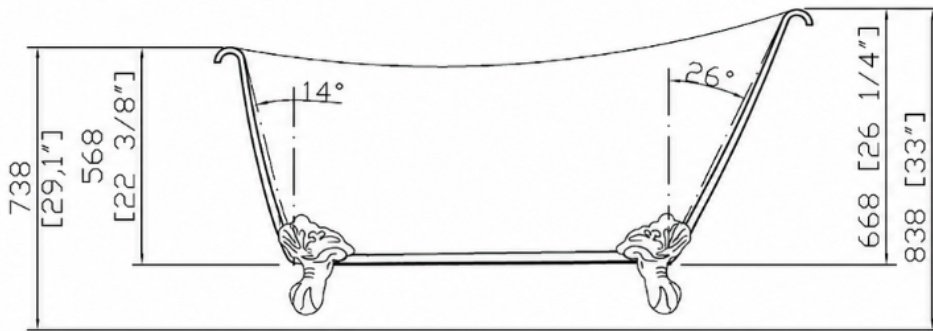

MAIDSTONE

[www.MaidstoneSupply.com](http://www.MaidstoneSupply.com)

Acrylic Slipper Clawfoot Tub

Part No: 12022SL-61-0

Volume: 54 gal      Weight: 75 lbs      Water Depth: 16"

Contact Maidstone for additional information and specifications. For complete warranty information and a list of dealers visit [www.MaidstoneSupply.com](http://www.MaidstoneSupply.com). All products and specifications are subject to change without notice. Maidstone is not responsible for typographical and/or dimensional errors. Typographical errors are subject to correction.

Note: Rough-in dimensions may vary +/- 1/2" and are subject to change. No responsibility is assumed by Maidstone.