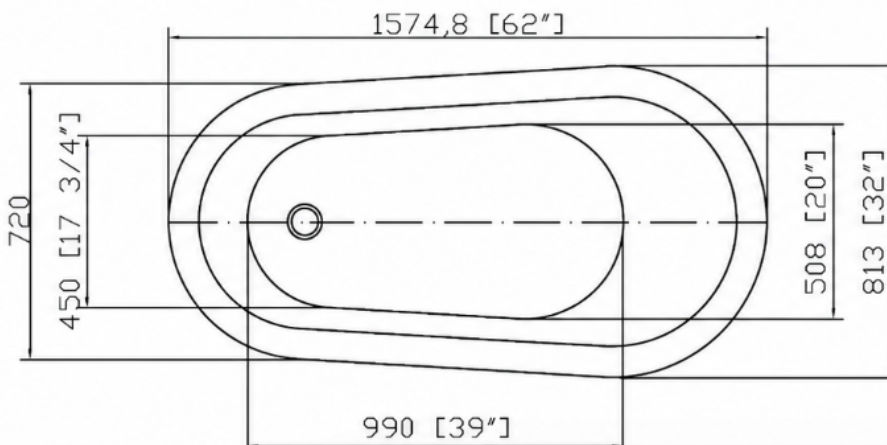

MAIDSTONE

[www.MaidstoneSupply.com](http://www.MaidstoneSupply.com)

Acrylic Slipper Clawfoot Tub

Part No: 12022SL-61-0

Volume: 54 gal      Weight: 75 lbs      Water Depth: 16"

Contact Maidstone for additional information and specifications. For complete warranty information and a list of dealers visit [www.MaidstoneSupply.com](http://www.MaidstoneSupply.com). All products and specifications are subject to change without notice. Maidstone is not responsible for typographical and/or dimensional errors. Typographical errors are subject to correction.

Note: Rough-in dimensions may vary +/- 1/2" and are subject to change. No responsibility is assumed by Maidstone.