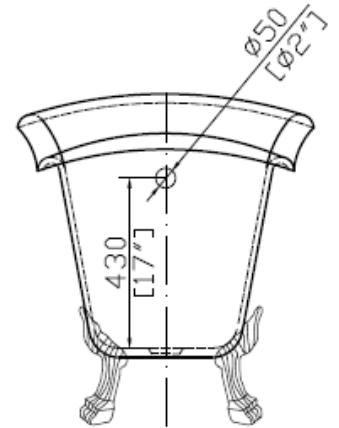

## Acrylic Slipper Clawfoot Tub

ITEM No: 12022SL-61-7-LP

Volume: 54 gal      Weight: 75 lbs      Water Depth: 16"

Contact Maidstone for additional information and specifications. For complete warranty information and a list of dealers visit [www.MaidstoneSupply.com](http://www.MaidstoneSupply.com). All products and specifications are subject to change without notice. Maidstone is not responsible for typographical and/or dimensional errors. Typographical errors are subject to correction.

Note: Rough-in dimensions may vary +/- 1/2" and are subject to change. No responsibility is assumed by Maidstone.