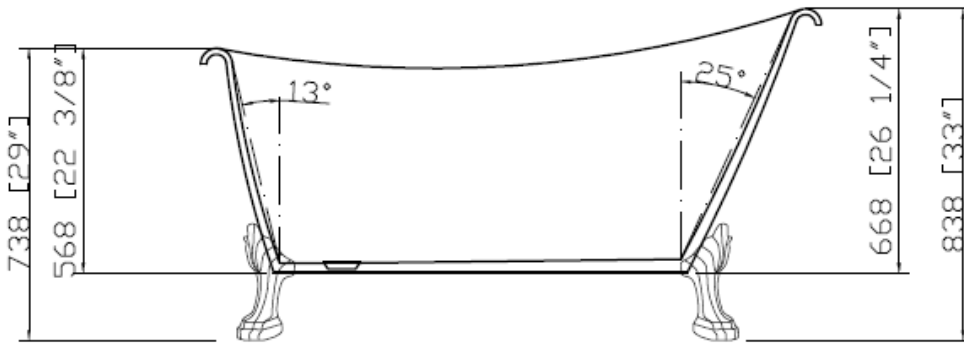

## Acrylic Slipper Clawfoot Tub

ITEM No: 12022SL-61-7-LP

Volume: 54 gal      Weight: 75 lbs      Water Depth: 16"

Contact Maidstone for additional information and specifications. For complete warranty information and a list of dealers visit [www.MaidstoneSupply.com](http://www.MaidstoneSupply.com). All products and specifications are subject to change without notice. Maidstone is not responsible for typographical and/or dimensional errors. Typographical errors are subject to correction.

Note: Rough-in dimensions may vary +/- 1/2" and are subject to change. No responsibility is assumed by Maidstone.