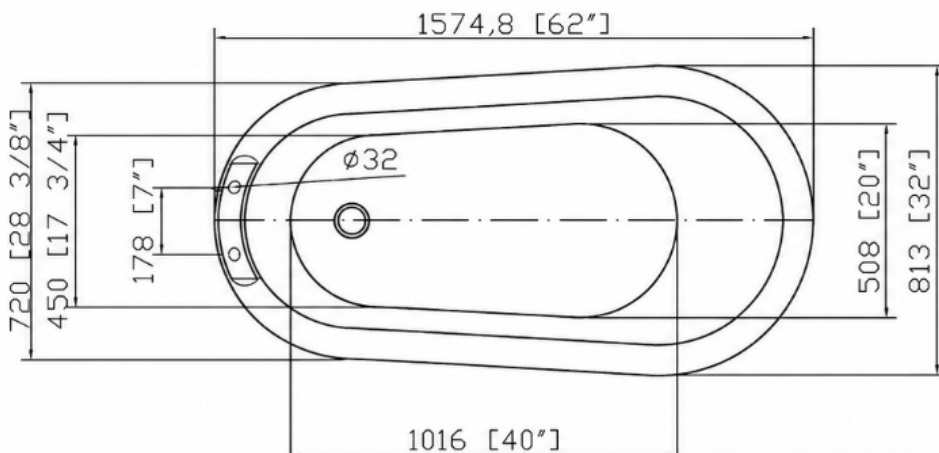

## Acrylic Slipper Clawfoot Tub

ITEM No: 12022SL-61-7-LP

Volume: 54 gal      Weight: 75 lbs      Water Depth: 16"

Contact Maidstone for additional information and specifications. For complete warranty information and a list of dealers visit [www.MaidstoneSupply.com](http://www.MaidstoneSupply.com). All products and specifications are subject to change without notice. Maidstone is not responsible for typographical and/or dimensional errors. Typographical errors are subject to correction.

Note: Rough-in dimensions may vary +/- 1/2" and are subject to change. No responsibility is assumed by Maidstone.