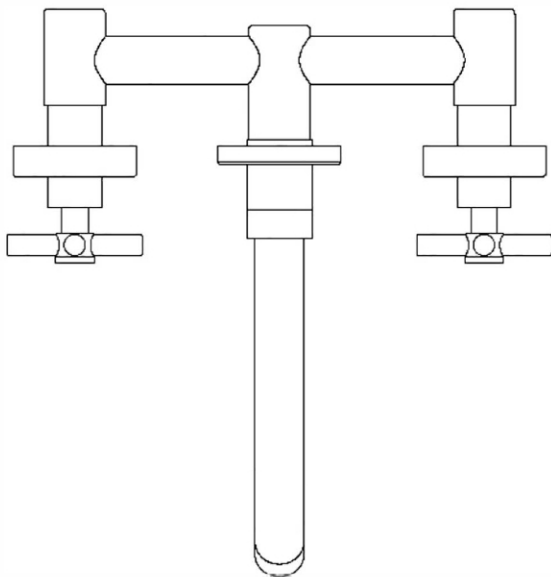

MAIDSTONE

[www.MaidstoneSupply.com](http://www.MaidstoneSupply.com)

Wall Mount Tub Faucet B

Part No: 144-DSBW1-7ML1

Contact Maidstone for additional information and specifications. For complete warranty information and a list of dealers visit [www.MaidstoneSupply.com](http://www.MaidstoneSupply.com). All products and specifications are subject to change without notice. Maidstone is not responsible for typographical and/or dimensional errors. Typographical errors are subject to correction.

Note: Rough-in dimensions may vary +/- 1/2" and are subject to change. No responsibility is assumed by Maidstone.