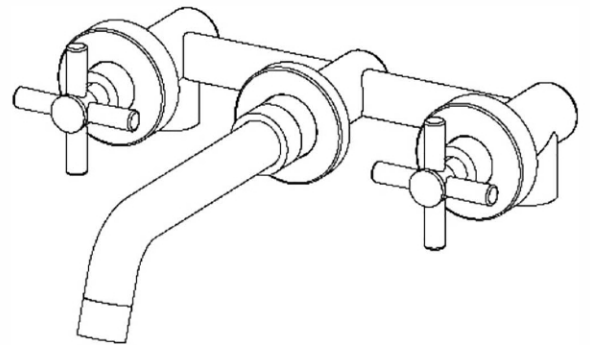

MAIDSTONE

[www.MaidstoneSupply.com](http://www.MaidstoneSupply.com)

Wall Mount Tub Faucet B

Part No: 144-DSBW1-7ML1

Contact Maidstone for additional information and specifications. For complete warranty information and a list of dealers visit [www.MaidstoneSupply.com](http://www.MaidstoneSupply.com). All products and specifications are subject to change without notice. Maidstone is not responsible for typographical and/or dimensional errors. Typographical errors are subject to correction.

Note: Rough-in dimensions may vary +/- 1/2" and are subject to change. No responsibility is assumed by Maidstone.