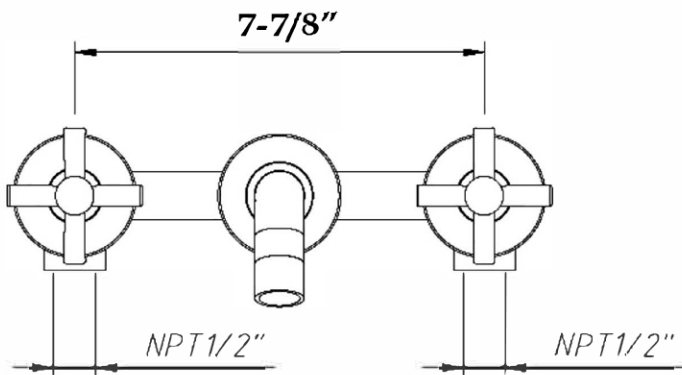

MAIDSTONE

[www.MaidstoneSupply.com](http://www.MaidstoneSupply.com)

Wall Mount Tub Faucet B

Part No: 144-DSBW1-7ML1

Contact Maidstone for additional information and specifications. For complete warranty information and a list of dealers visit [www.MaidstoneSupply.com](http://www.MaidstoneSupply.com). All products and specifications are subject to change without notice. Maidstone is not responsible for typographical and/or dimensional errors. Typographical errors are subject to correction.

Note: Rough-in dimensions may vary +/- 1/2" and are subject to change. No responsibility is assumed by Maidstone.