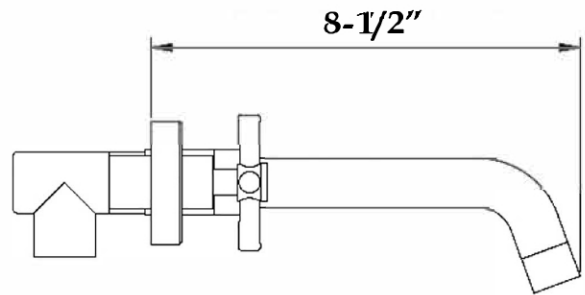

MAIDSTONE

[www.MaidstoneSupply.com](http://www.MaidstoneSupply.com)

Wall Mount Tub Faucet B

Part No: 144-DSBW1-7ML1

Contact Maidstone for additional information and specifications. For complete warranty information and a list of dealers visit [www.MaidstoneSupply.com](http://www.MaidstoneSupply.com). All products and specifications are subject to change without notice. Maidstone is not responsible for typographical and/or dimensional errors. Typographical errors are subject to correction.

Note: Rough-in dimensions may vary +/- 1/2" and are subject to change. No responsibility is assumed by Maidstone.