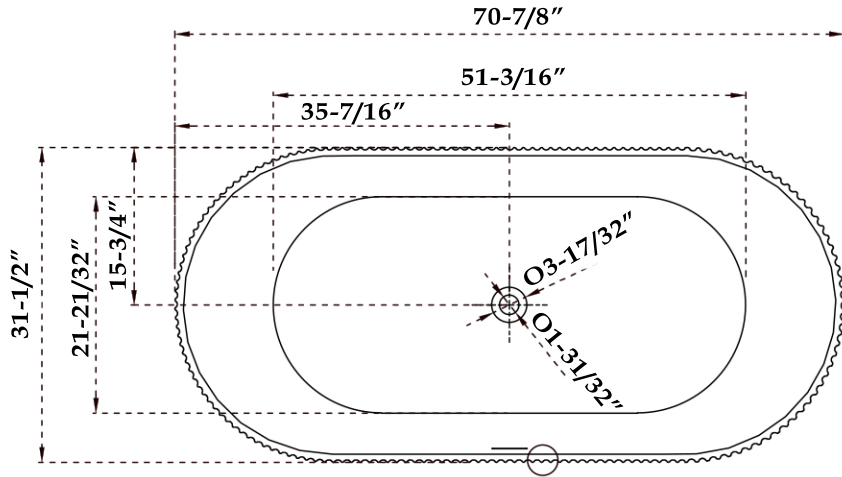

## Acrylic Verticle Flute Tub

Part No: 220T-7681-71-

Contact Maidstone for additional information and specifications. For complete warranty information and a list of dealers visit [www.MaidstoneSupply.com](http://www.MaidstoneSupply.com). All products and specifications are subject to change without notice. Maidstone is not responsible for typographical and/or dimensional errors. Typographical errors are subject to correction.

Note: Rough-in dimensions may vary +/- 1/2" and are subject to change. No responsibility is assumed by Maidstone.