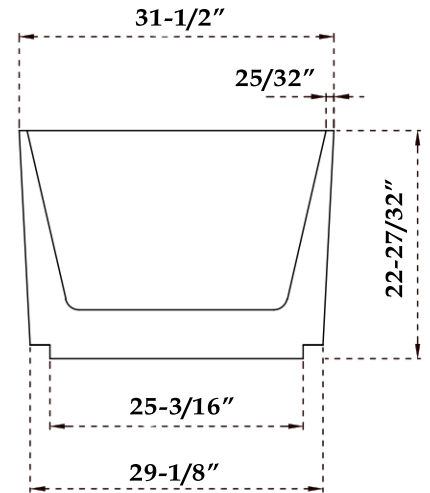

## Acrylic Verticle Flute Tub

Part No: 220T-7681-71-

Contact Maidstone for additional information and specifications. For complete warranty information and a list of dealers visit [www.MaidstoneSupply.com](http://www.MaidstoneSupply.com). All products and specifications are subject to change without notice. Maidstone is not responsible for typographical and/or dimensional errors. Typographical errors are subject to correction.

Note: Rough-in dimensions may vary +/- 1/2" and are subject to change. No responsibility is assumed by Maidstone.