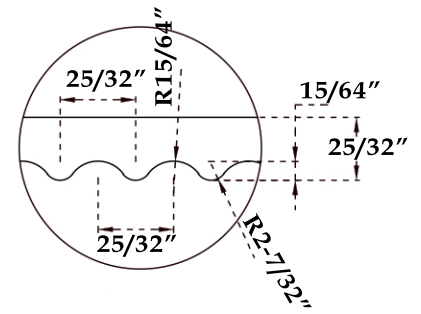

## Acrylic Verticle Flute Tub

Part No: 220T-7681-71-

Contact Maidstone for additional information and specifications. For complete warranty information and a list of dealers visit [www.MaidstoneSupply.com](http://www.MaidstoneSupply.com). All products and specifications are subject to change without notice. Maidstone is not responsible for typographical and/or dimensional errors. Typographical errors are subject to correction.

Note: Rough-in dimensions may vary +/- 1/2" and are subject to change. No responsibility is assumed by Maidstone.