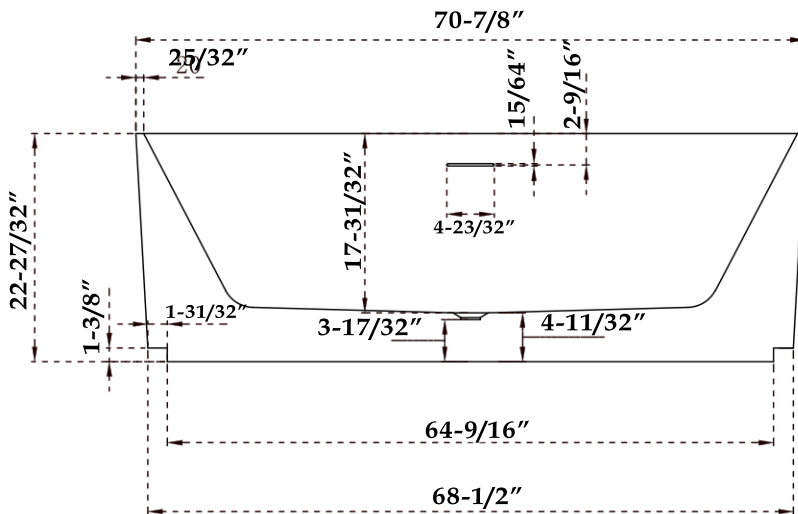

## Acrylic Verticle Flute Tub

Part No: 220T-7681-71-

Contact Maidstone for additional information and specifications. For complete warranty information and a list of dealers visit [www.MaidstoneSupply.com](http://www.MaidstoneSupply.com). All products and specifications are subject to change without notice. Maidstone is not responsible for typographical and/or dimensional errors. Typographical errors are subject to correction.

Note: Rough-in dimensions may vary +/- 1/2" and are subject to change. No responsibility is assumed by Maidstone.