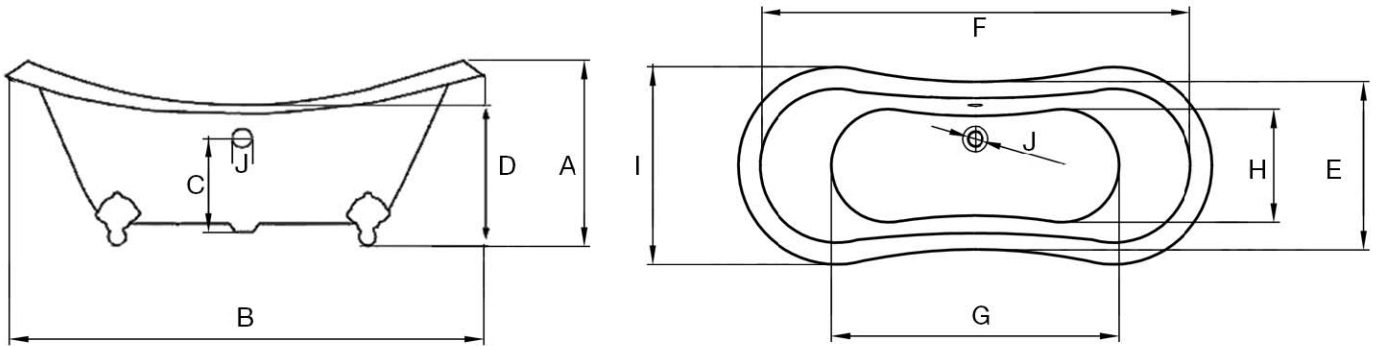

MAIDSTONE

www.MaidstoneSupply.com

Acrylic Clawfoot Tub Part No: Dillion

DIMENSIONS (INCHES)

	A	B	C	D	E	F	G	H	I	J
69	30 ¹ / ₂	68 ³ / ₄	13	24 ¹ / ₂	25	62 ³ / ₄	40	17	28 ¹ / ₂	2

	69
EMPTY (LB)	95
FILLED (LB)	529
CAPACITY (GAL)	52
WATER DEPTH (IN)	13

Note: Rough-in dimensions may vary +/- 1/2" and are subject to change. No responsibility is assumed by Maidstone.