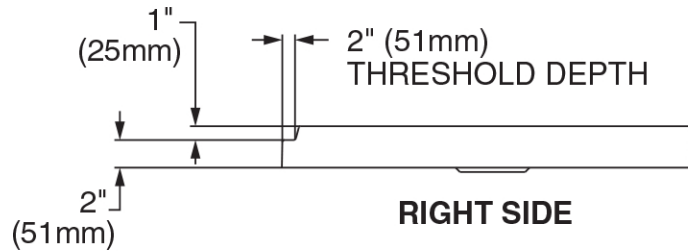

MAIDSTONE

www.MaidstoneSupply.com

48 x 36-Inch Single Threshold Shower Bases With Center Drain

Part No: D14-4836SM-COL

**4836SMCOL
Low Threshold Center Drain**

TOP VIEW

Contact Maidstone for additional information and specifications. For complete warranty information and a list of dealers visit www.MaidstoneSupply.com. All products and specifications are subject to change without notice. Maidstone is not responsible for typographical and/or dimensional errors. Typographical errors are subject to correction.

Note: Rough-in dimensions may vary +/- 1/2" and are subject to change. No responsibility is assumed by Maidstone.