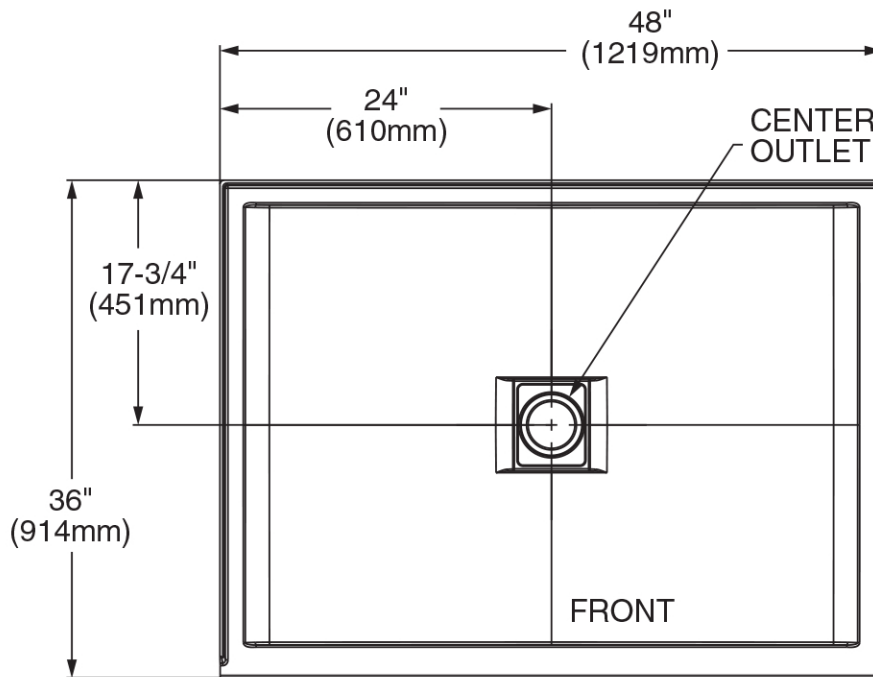

MAIDSTONE

www.MaidstoneSupply.com

48 x 36-Inch Single Threshold Shower Bases With Center Drain

Part No: D14-4836SM-COL

**4836SMCOL
Low Threshold Center Drain**

TOP VIEW

Contact Maidstone for additional information and specifications. For complete warranty information and a list of dealers visit www.MaidstoneSupply.com. All products and specifications are subject to change without notice. Maidstone is not responsible for typographical and/or dimensional errors. Typographical errors are subject to correction.

Note: Rough-in dimensions may vary +/- 1/2" and are subject to change. No responsibility is assumed by Maidstone.