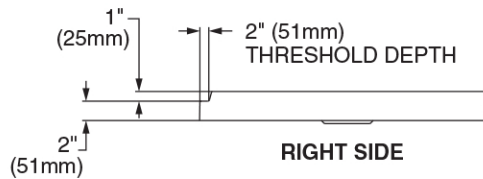

6032SMLHOL
Low Threshold - Left Side Trench Drain

TOP VIEW

RIGHT SIDE

6032SMRHOL
Low Threshold - Right Side Trench Drain

TOP VIEW

RIGHT SIDE

Contact Maidstone for additional information and specifications. For complete warranty information and a list of dealers visit www.MaidstoneSupply.com. All products and specifications are subject to change without notice. Maidstone is not responsible for typographical and/or dimensional errors. Typographical errors are subject to correction.

Note: Rough-in dimensions may vary +/- 1/2" and are subject to change. No responsibility is assumed by Maidstone.