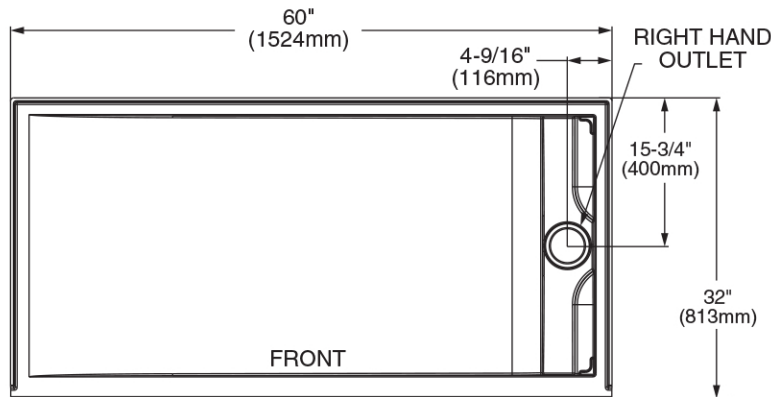

6032SMLHOL
Low Threshold - Left Side Trench Drain

TOP VIEW

RIGHT SIDE

6032SMRHOL
Low Threshold - Right Side Trench Drain

TOP VIEW

RIGHT SIDE

Contact Maidstone for additional information and specifications. For complete warranty information and a list of dealers visit www.MaidstoneSupply.com. All products and specifications are subject to change without notice. Maidstone is not responsible for typographical and/or dimensional errors. Typographical errors are subject to correction.

Note: Rough-in dimensions may vary +/- 1/2" and are subject to change. No responsibility is assumed by Maidstone.