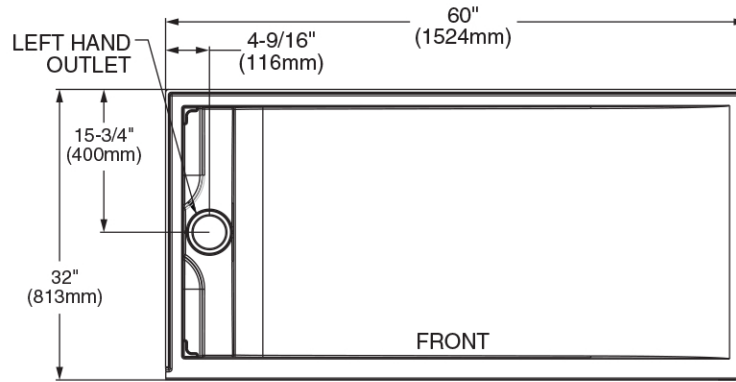

6032SMLHOL
Low Threshold - Left Side Trench Drain

TOP VIEW

RIGHT SIDE

6032SMRHOL
Low Threshold - Right Side Trench Drain

TOP VIEW

RIGHT SIDE

Contact Maidstone for additional information and specifications. For complete warranty information and a list of dealers visit www.MaidstoneSupply.com. All products and specifications are subject to change without notice. Maidstone is not responsible for typographical and/or dimensional errors. Typographical errors are subject to correction.

Note: Rough-in dimensions may vary +/- 1/2" and are subject to change. No responsibility is assumed by Maidstone.