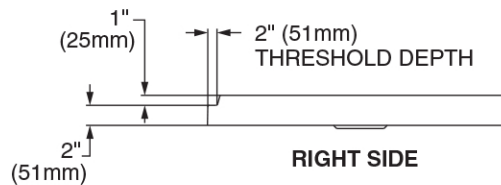

6032SMLHOL
Low Threshold - Left Side Trench Drain

TOP VIEW

RIGHT SIDE

6032SMRHOL
Low Threshold - Right Side Trench Drain

TOP VIEW

RIGHT SIDE

Contact Maidstone for additional information and specifications. For complete warranty information and a list of dealers visit www.MaidstoneSupply.com. All products and specifications are subject to change without notice. Maidstone is not responsible for typographical and/or dimensional errors. Typographical errors are subject to correction.

Note: Rough-in dimensions may vary +/- 1/2" and are subject to change. No responsibility is assumed by Maidstone.