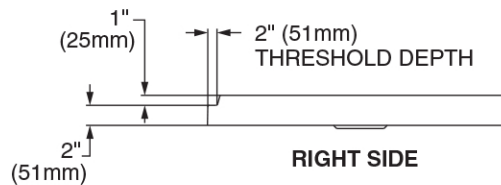

RIGHT SIDE

Contact Maidstone for additional information and specifications. For complete warranty information and a list of dealers visit www.MaidstoneSupply.com. All products and specifications are subject to change without notice. Maidstone is not responsible for typographical and/or dimensional errors. Typographical errors are subject to correction.

Note: Rough-in dimensions may vary +/- 1/2" and are subject to change. No responsibility is assumed by Maidstone.