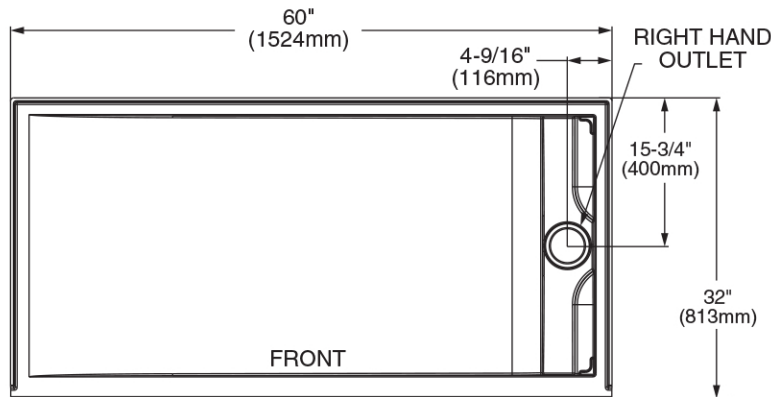

MAIDSTONE

www.MaidstoneSupply.com

60 x 32-Inch Single Threshold Shower Base With Right-Hand Outlet

Part No: D14-6032SM-RHOL

**6032SMLHOL**  
Low Threshold - Left Side Trench Drain

TOP VIEW

RIGHT SIDE

**6032SMRHOL**  
Low Threshold - Right Side Trench Drain

Note: Rough-in dimensions may vary +/- 1/2" and are subject to change. No responsibility is assumed by Maidstone.