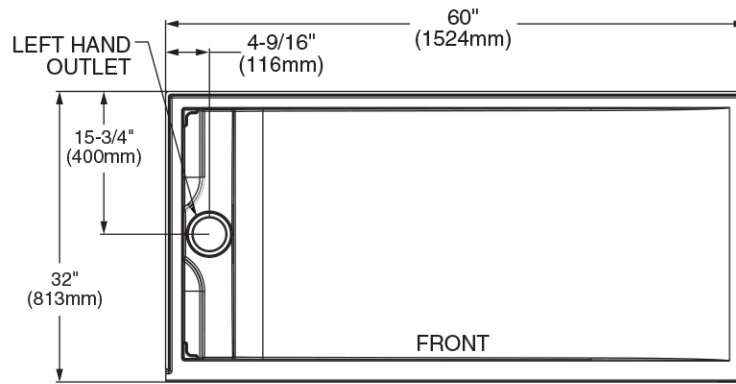

MAIDSTONE

www.MaidstoneSupply.com

60 x 32-Inch Single Threshold Shower Base With Right-Hand Outlet

Part No: D14-6032SM-RHOL

**6032SMLHOL**  
Low Threshold - Left Side Trench Drain

TOP VIEW

RIGHT SIDE

**6032SMRHOL**  
Low Threshold - Right Side Trench Drain

Note: Rough-in dimensions may vary +/- 1/2" and are subject to change. No responsibility is assumed by Maidstone.