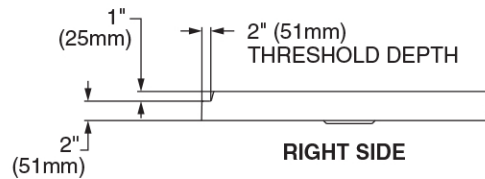

MAIDSTONE

www.MaidstoneSupply.com

60 x 32-Inch Single Threshold Shower Base With Right-Hand Outlet

Part No: D14-6032SM-RHOL

**6032SMLHOL**  
Low Threshold - Left Side Trench Drain

TOP VIEW

RIGHT SIDE

**6032SMRHOL**  
Low Threshold - Right Side Trench Drain

Note: Rough-in dimensions may vary +/- 1/2" and are subject to change. No responsibility is assumed by Maidstone.