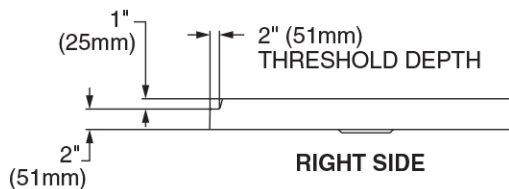

MAIDSTONE

www.MaidstoneSupply.com

60 x 36-Inch Single Threshold Shower Base With Left-Hand Outlet

Part No: D14-6036SM-LHOL

TOP VIEW

TOP VIEW

Contact Maidstone for additional information and specifications. For complete warranty information and a list of dealers visit www.MaidstoneSupply.com. All products and specifications are subject to change without notice. Maidstone is not responsible for typographical and/or dimensional errors. Typographical errors are subject to correction.

Note: Rough-in dimensions may vary +/- 1/2" and are subject to change. No responsibility is assumed by Maidstone.