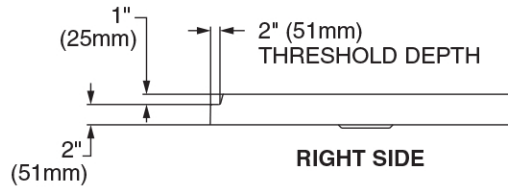

MAIDSTONE

www.MaidstoneSupply.com

60 x 36-Inch Single Threshold Shower Base With Left-Hand Outlet

Part No: D14-6036SM-LHOL

TOP VIEW

TOP VIEW

Contact Maidstone for additional information and specifications. For complete warranty information and a list of dealers visit www.MaidstoneSupply.com. All products and specifications are subject to change without notice. Maidstone is not responsible for typographical and/or dimensional errors. Typographical errors are subject to correction.

Note: Rough-in dimensions may vary +/- 1/2" and are subject to change. No responsibility is assumed by Maidstone.