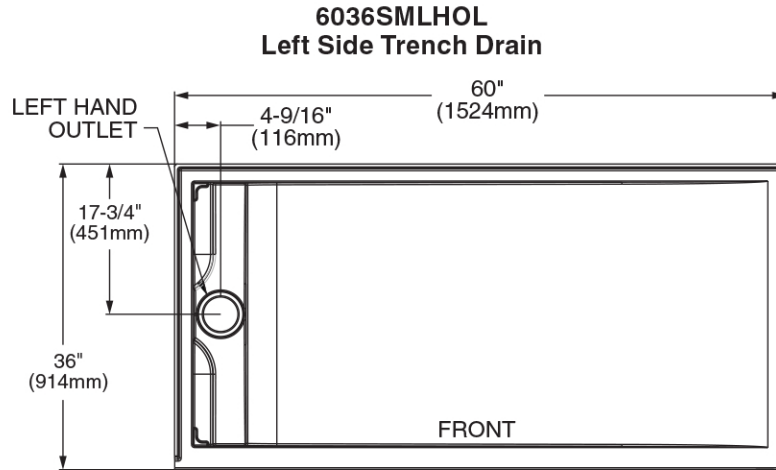

MAIDSTONE

www.MaidstoneSupply.com

60 x 36-Inch Single Threshold Shower Base With Left-Hand Outlet

Part No: D14-6036SM-LHOL

TOP VIEW

TOP VIEW

Contact Maidstone for additional information and specifications. For complete warranty information and a list of dealers visit www.MaidstoneSupply.com. All products and specifications are subject to change without notice. Maidstone is not responsible for typographical and/or dimensional errors. Typographical errors are subject to correction.

Note: Rough-in dimensions may vary +/- 1/2" and are subject to change. No responsibility is assumed by Maidstone.