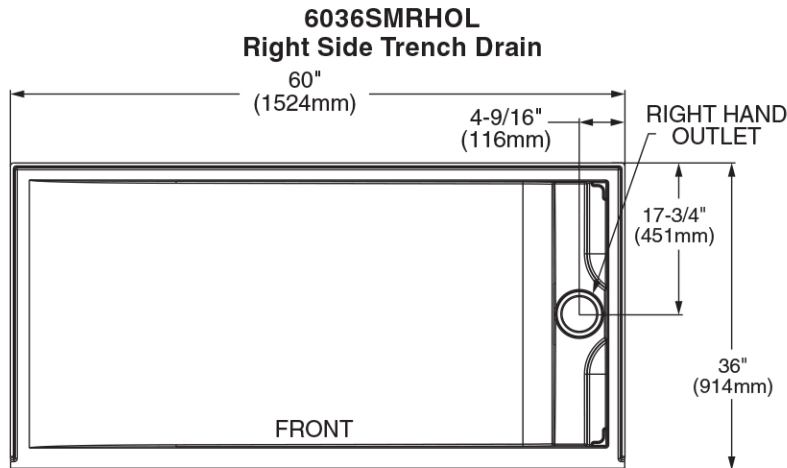

MAIDSTONE

www.MaidstoneSupply.com

60 x 36-Inch Single Threshold Shower Base With Left-Hand Outlet

Part No: D14-6036SM-LHOL

TOP VIEW

TOP VIEW

Contact Maidstone for additional information and specifications. For complete warranty information and a list of dealers visit www.MaidstoneSupply.com. All products and specifications are subject to change without notice. Maidstone is not responsible for typographical and/or dimensional errors. Typographical errors are subject to correction.

Note: Rough-in dimensions may vary +/- 1/2" and are subject to change. No responsibility is assumed by Maidstone.