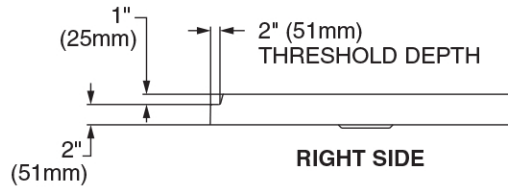

MAIDSTONE

www.MaidstoneSupply.com

60 x 36-Inch Single Threshold Shower Base With Right-Hand Outlet

Part No: D14-6036SM-RHOL

TOP VIEW

TOP VIEW

Contact Maidstone for additional information and specifications. For complete warranty information and a list of dealers visit www.MaidstoneSupply.com. All products and specifications are subject to change without notice. Maidstone is not responsible for typographical and/or dimensional errors. Typographical errors are subject to correction.

Note: Rough-in dimensions may vary +/- 1/2" and are subject to change. No responsibility is assumed by Maidstone.