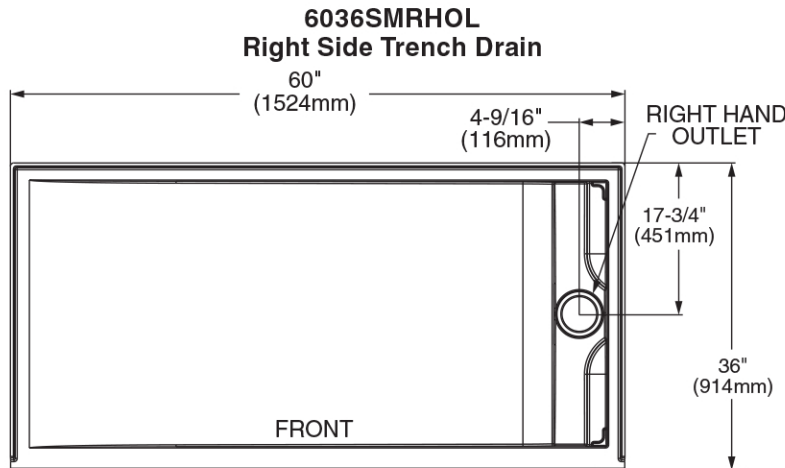

MAIDSTONE

www.MaidstoneSupply.com

60 x 36-Inch Single Threshold Shower Base With Right-Hand Outlet

Part No: D14-6036SM-RHOL

TOP VIEW

TOP VIEW

Contact Maidstone for additional information and specifications. For complete warranty information and a list of dealers visit www.MaidstoneSupply.com. All products and specifications are subject to change without notice. Maidstone is not responsible for typographical and/or dimensional errors. Typographical errors are subject to correction.

Note: Rough-in dimensions may vary +/- 1/2" and are subject to change. No responsibility is assumed by Maidstone.