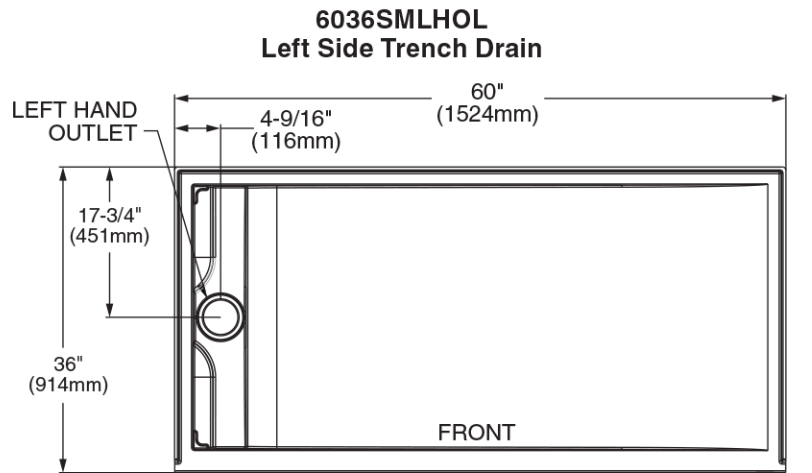

MAIDSTONE

www.MaidstoneSupply.com

60 x 36-Inch Single Threshold Shower Base With Right-Hand Outlet

Part No: D14-6036SM-RHOL

TOP VIEW

TOP VIEW

Contact Maidstone for additional information and specifications. For complete warranty information and a list of dealers visit www.MaidstoneSupply.com. All products and specifications are subject to change without notice. Maidstone is not responsible for typographical and/or dimensional errors. Typographical errors are subject to correction.

Note: Rough-in dimensions may vary +/- 1/2" and are subject to change. No responsibility is assumed by Maidstone.