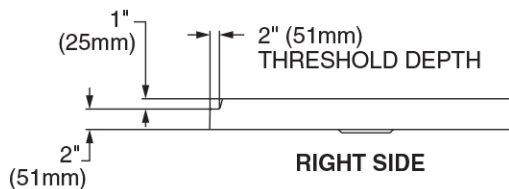

MAIDSTONE

www.MaidstoneSupply.com

60 x 36-Inch Single Threshold Shower Base With Right-Hand Outlet

Part No: D14-6036SM-RHOL

TOP VIEW

TOP VIEW

Contact Maidstone for additional information and specifications. For complete warranty information and a list of dealers visit www.MaidstoneSupply.com. All products and specifications are subject to change without notice. Maidstone is not responsible for typographical and/or dimensional errors. Typographical errors are subject to correction.

Note: Rough-in dimensions may vary +/- 1/2" and are subject to change. No responsibility is assumed by Maidstone.