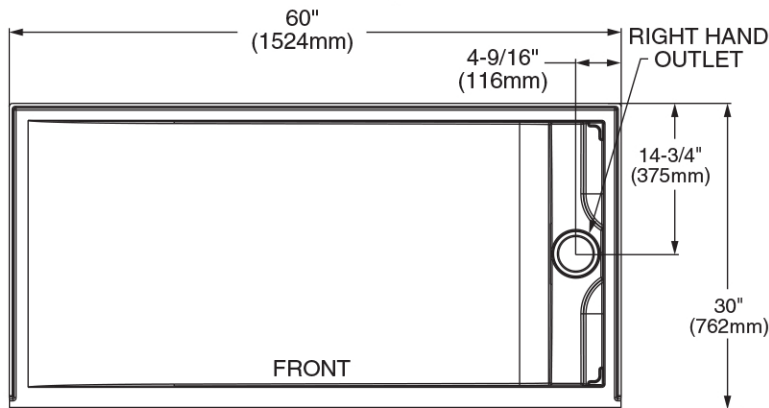

MAIDSTONE

www.MaidstoneSupply.com

60 x 30-Inch Single Threshold Shower Base With Right-Hand Outlet Part No:D14-6030SM-RHOL

6030SMLHOL
Low Threshold - Left Side Trench Drain

TOP VIEW

RIGHT SIDE

6030SMRHOL
Low Threshold - Right Side Trench Drain

Note: Rough-in dimensions may vary +/- 1/2" and are subject to change. No responsibility is assumed by Maidstone.