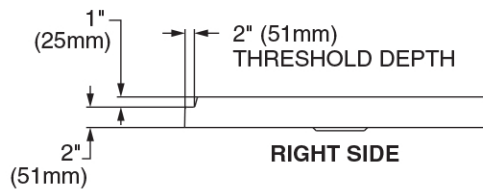

RIGHT SIDE

Contact Maidstone for additional information and specifications. For complete warranty information and a list of dealers visit www.MaidstoneSupply.com. All products and specifications are subject to change without notice. Maidstone is not responsible for typographical and/or dimensional errors. Typographical errors are subject to correction.

Note: Rough-in dimensions may vary +/- 1/2" and are subject to change. No responsibility is assumed by Maidstone.