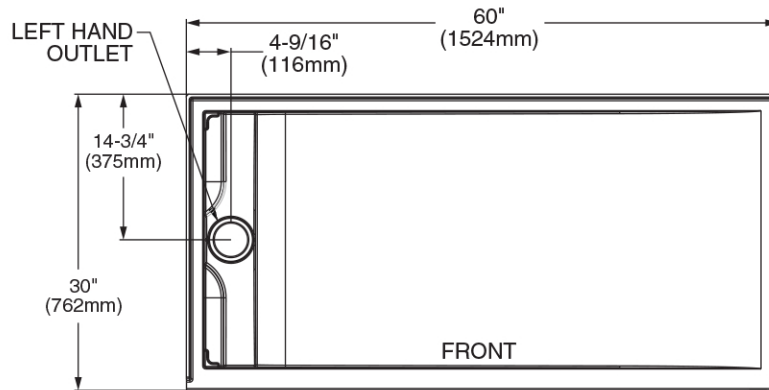

MAIDSTONE

www.MaidstoneSupply.com

60 x 30-Inch Single Threshold Shower Base With Right-Hand Outlet Part No:D14-6030SM-RHOL

6030SMLHOL
Low Threshold - Left Side Trench Drain

TOP VIEW

RIGHT SIDE

6030SMRHOL
Low Threshold - Right Side Trench Drain

Note: Rough-in dimensions may vary +/- 1/2" and are subject to change. No responsibility is assumed by Maidstone.