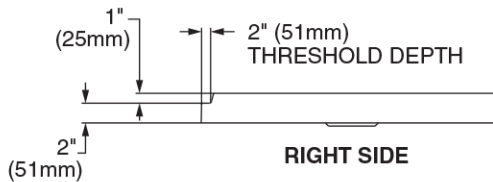

MAIDSTONE

www.MaidstoneSupply.com

60 x 30-Inch Single Threshold Shower Base With Right-Hand Outlet Part No:D14-6030SM-RHOL

6030SMLHOL
Low Threshold - Left Side Trench Drain

TOP VIEW

RIGHT SIDE

6030SMRHOL
Low Threshold - Right Side Trench Drain

Note: Rough-in dimensions may vary +/- 1/2" and are subject to change. No responsibility is assumed by Maidstone.