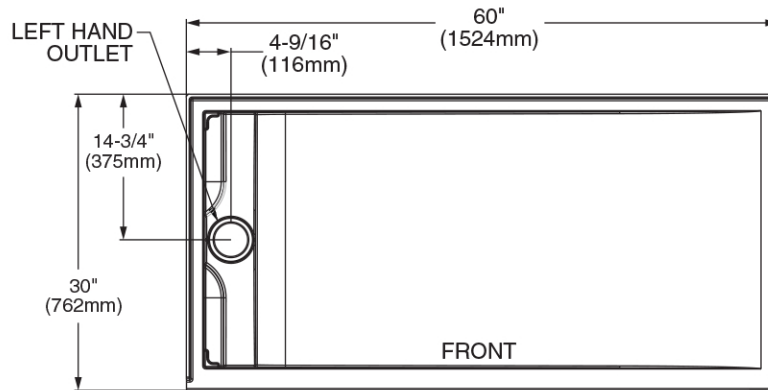

MAIDSTONE

www.MaidstoneSupply.com

60 x 30-Inch Single Threshold Shower Base With Left-Hand Outlet Part No:D14-6030SM-LHOL

6030SMLHOL
Low Threshold - Left Side Trench Drain

TOP VIEW

RIGHT SIDE

6030SMRHOL
Low Threshold - Right Side Trench Drain

Note: Rough-in dimensions may vary +/- 1/2" and are subject to change. No responsibility is assumed by Maidstone.