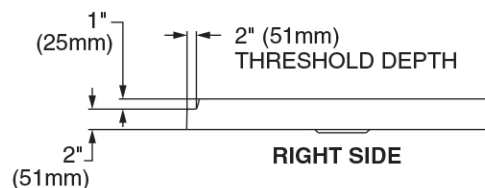

RIGHT SIDE

Contact Maidstone for additional information and specifications. For complete warranty information and a list of dealers visit www.MaidstoneSupply.com. All products and specifications are subject to change without notice. Maidstone is not responsible for typographical and/or dimensional errors. Typographical errors are subject to correction.

Note: Rough-in dimensions may vary +/- 1/2" and are subject to change. No responsibility is assumed by Maidstone.