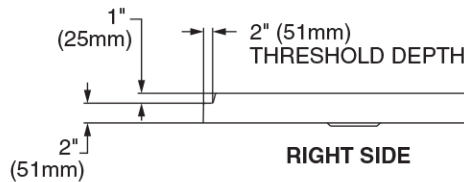

MAIDSTONE

www.MaidstoneSupply.com

60 x 30-Inch Single Threshold Shower Base With Left-Hand Outlet Part No:D14-6030SM-LHOL

6030SMLHOL
Low Threshold - Left Side Trench Drain

TOP VIEW

RIGHT SIDE

6030SMRHOL
Low Threshold - Right Side Trench Drain

Note: Rough-in dimensions may vary +/- 1/2" and are subject to change. No responsibility is assumed by Maidstone.