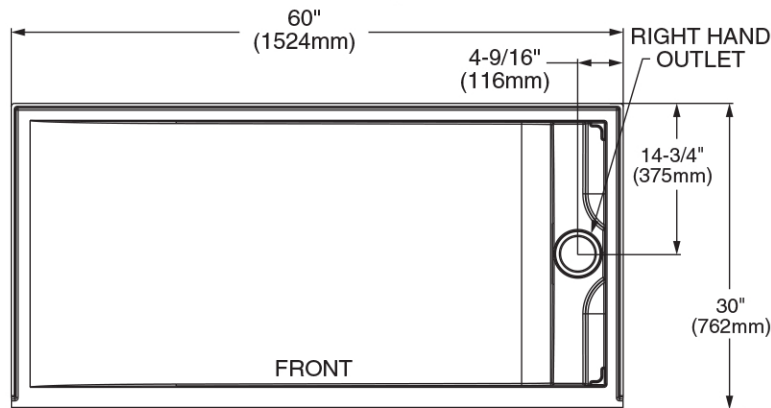

MAIDSTONE

www.MaidstoneSupply.com

60 x 30-Inch Single Threshold Shower Base With Left-Hand Outlet Part No:D14-6030SM-LHOL

6030SMLHOL
Low Threshold - Left Side Trench Drain

TOP VIEW

RIGHT SIDE

6030SMRHOL
Low Threshold - Right Side Trench Drain

Note: Rough-in dimensions may vary +/- 1/2" and are subject to change. No responsibility is assumed by Maidstone.