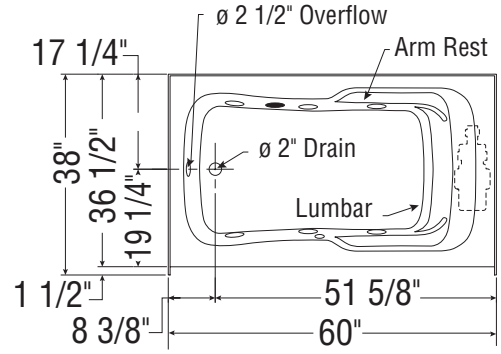

NOTE: Left End Drain Installation Illustrated

Model	A	B	C	D	E	F
141089	60"	38"	36 1/2"	17 1/4"	8 3/8"	11 3/8"

SBF-3660 (cont'd)

6-jet Homestead System SBF-3660L
HMS (illustrated)

10-jet Bodywrap System SBF-3660L
BWS (illustrated)

All dimensions are approximate. Structure measurements must be verified against the unit to ensure proper fit.

FOOTNOTES - BEFORE ORDERING, PLEASE SPECIFY:

1. Components for bathtubs equipped with Homestead whirlpool are color-coordinated.
2. Components for standard color bathtubs equipped with Bodywrap whirlpool are color-coordinated. Trim kit with metallic finish can be added. For non-standard color bathtubs, please order OPT20209 and specify trim kit color.
3. The pump on opposite side of standard location will exceed the bathtub dimensions from 8 to 10 inches.