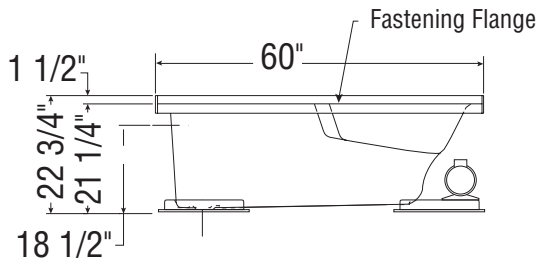

NOTE: Left End Drain Installation Illustrated

Model	A	B	C	D	E	F
141089	60"	38"	36 1/2"	17 1/4"	8 3/8"	11 3/8"

SBF-3660 (cont'd)

6-jet Homestead System SBF-3660L
HMS (illustrated)

10-jet Bodywrap System SBF-3660L
BWS (illustrated)

All dimensions are approximate. Structure measurements must be verified against the unit to ensure proper fit.

FOOTNOTES - BEFORE ORDERING, PLEASE SPECIFY:

1. Components for bathtubs equipped with Homestead whirlpool are color-coordinated.
2. Components for standard color bathtubs equipped with Bodywrap whirlpool are color-coordinated. Trim kit with metallic finish can be added. For non-standard color bathtubs, please order OPT20209 and specify trim kit color.
3. The pump on opposite side of standard location will exceed the bathtub dimensions from 8 to 10 inches.