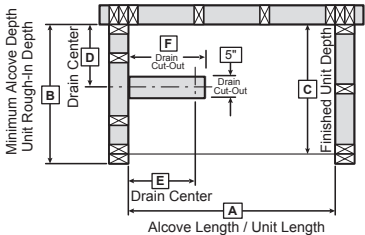

NOTE: Left End Drain Installation Illustrated

Model	A	B	C	D	E	F
141089	60"	38"	36 1/2"	17 1/4"	8 3/8"	11 3/8"

SBF-3660 (cont'd)

6-jet Homestead System SBF-3660L
HMS (illustrated)

10-jet Bodywrap System SBF-3660L
BWS (illustrated)

All dimensions are approximate. Structure measurements must be verified against the unit to ensure proper fit.

FOOTNOTES - BEFORE ORDERING, PLEASE SPECIFY:

1. Components for bathtubs equipped with Homestead whirlpool are color-coordinated.
2. Components for standard color bathtubs equipped with Bodywrap whirlpool are color-coordinated. Trim kit with metallic finish can be added. For non-standard color bathtubs, please order OPT20209 and specify trim kit color.
3. The pump on opposite side of standard location will exceed the bathtub dimensions from 8 to 10 inches.