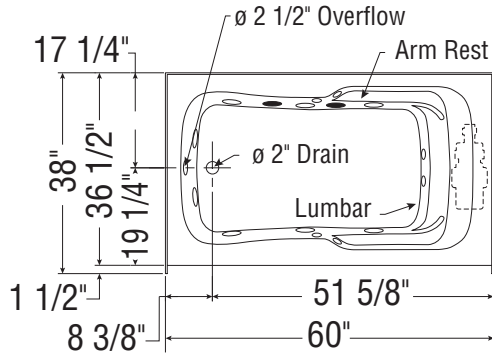

NOTE: Left End Drain Installation Illustrated

Model	A	B	C	D	E	F
141089	60"	38"	36 1/2"	17 1/4"	8 3/8"	11 3/8"

SBF-3660 (cont'd)

6-jet Homestead System SBF-3660L
HMS (illustrated)

10-jet Bodywrap System SBF-3660L
BWS (illustrated)

All dimensions are approximate. Structure measurements must be verified against the unit to ensure proper fit.

FOOTNOTES - BEFORE ORDERING, PLEASE SPECIFY:

1. Components for bathtubs equipped with Homestead whirlpool are color-coordinated.
2. Components for standard color bathtubs equipped with Bodywrap whirlpool are color-coordinated. Trim kit with metallic finish can be added. For non-standard color bathtubs, please order OPT20209 and specify trim kit color.
3. The pump on opposite side of standard location will exceed the bathtub dimensions from 8 to 10 inches.