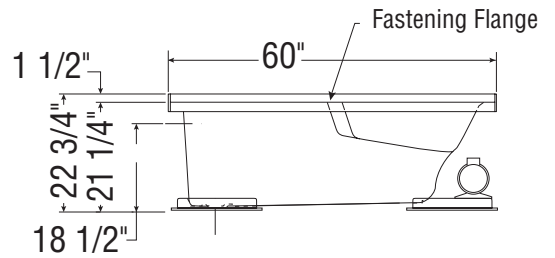

NOTE: Left End Drain Installation Illustrated

Model	A	B	C	D	E	F
141089	60"	38"	36 1/2"	17 1/4"	8 3/8"	11 3/8"

SBF-3660 (cont'd)

6-jet Homestead System SBF-3660L
HMS (illustrated)

10-jet Bodywrap System SBF-3660L
BWS (illustrated)

All dimensions are approximate. Structure measurements must be verified against the unit to ensure proper fit.

FOOTNOTES - BEFORE ORDERING, PLEASE SPECIFY:

1. Components for bathtubs equipped with Homestead whirlpool are color-coordinated.
2. Components for standard color bathtubs equipped with Bodywrap whirlpool are color-coordinated. Trim kit with metallic finish can be added. For non-standard color bathtubs, please order OPT20209 and specify trim kit color.
3. The pump on opposite side of standard location will exceed the bathtub dimensions from 8 to 10 inches.