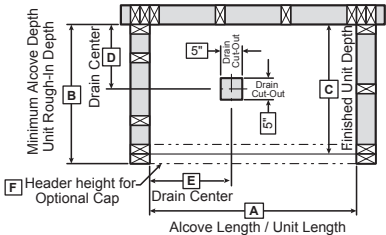

NOTE: Left End Drain Installation Illustrated

Model	A	B	C	D	E
142014	60"	33"	32"	14 3/4"	8 1/4"