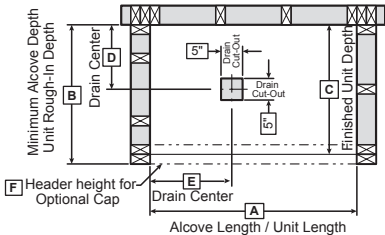

NOTE: Left End Drain Installation Illustrated

Model	A	B	C	D	E
141072	48"	37 1/2"	36"	17 1/4"	24"