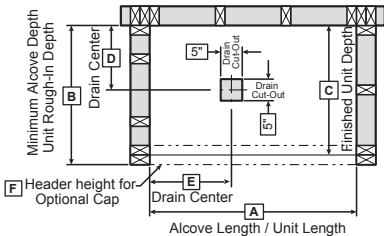

NOTE: Left End Drain Installation Illustrated

Model	A	B	C	D	E
141074	60"	37 1/2"	36"	17 1/4"	30"