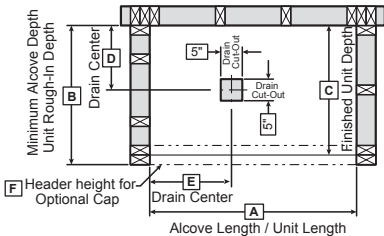

NOTE: Left End Drain Installation Illustrated

Model	A	B	C	D	E
142044	60	34 1/2"	33 1/2"	14 1/8"	8 5/8" / 30"