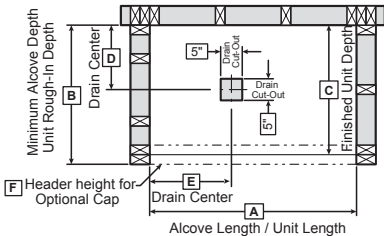

NOTE: Left End Drain Installation Illustrated

Model	A	B	C	D	E
142018	32"	33"	32"	15 1/4"	16"