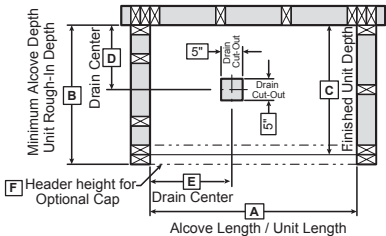

NOTE: Left End Drain Installation Illustrated

Model	A	B	C	D	E
141021	32"	33 1/2"	32"	15 3/4"	16"