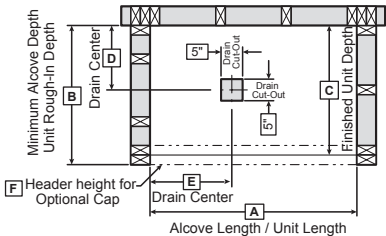

NOTE: Left End Drain Installation Illustrated

Model	A	B	C	D	E
141186	36"	37 1/2"	36"	18"	18"