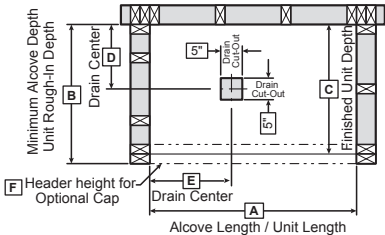

NOTE: Left End Drain Installation Illustrated

Model	A	B	C	D	E
141029	60"	37"	35 1/2"	18"	30"