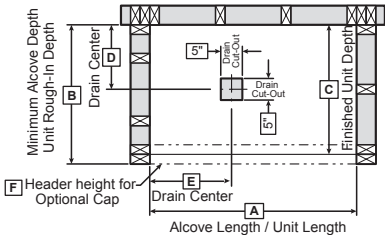

NOTE: Left End Drain Installation Illustrated

Model	A	B	C	D	E
142006	60"	31"	30"	14 5/8"	8 1/8"