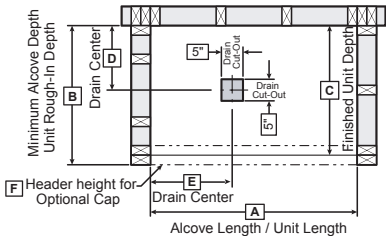

NOTE: Left End Drain Installation Illustrated

Model	A	B	C	D	E
142012	60"	33"	32"	14 3/4"	8 1/4"