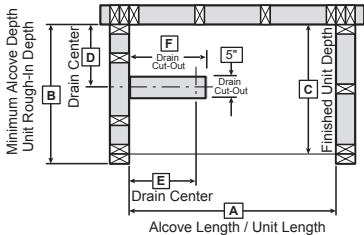

NOTE: Left End Drain Installation Illustrated

Model	A	B	C	D	E	F
141002	60"	34 1/2"	33"	16 1/4"	9 1/4"	12 1/4"